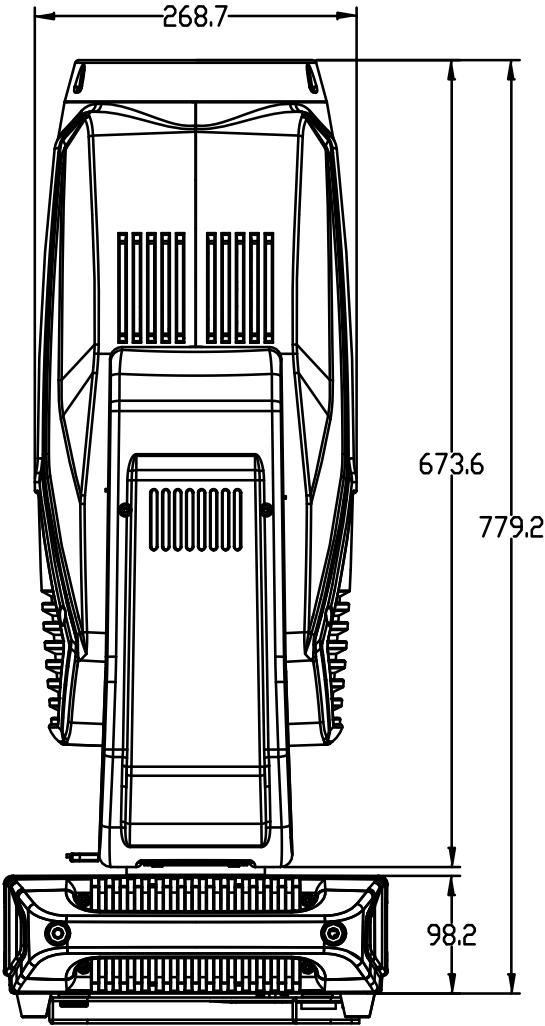

Dimensional drawing