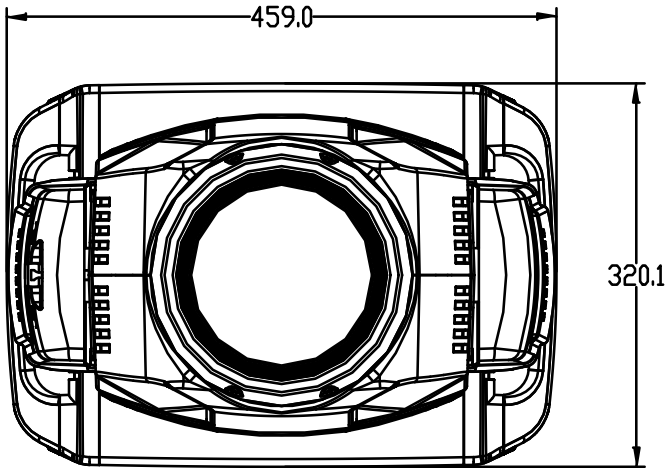

Dimensional drawing