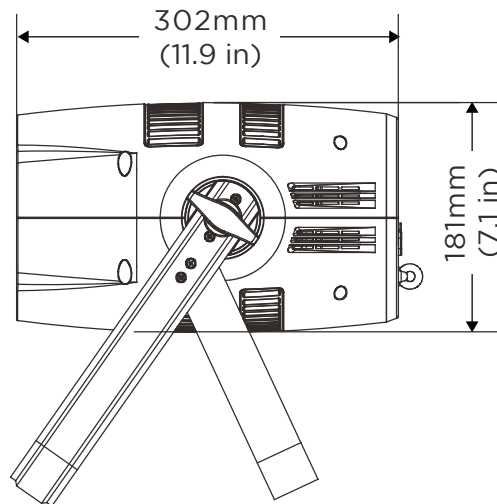

VARI*LITE

VL800 PROPAR

FEATURES AND BENEFITS

- **Cost-effective, high output LED professional PAR built by Vari-Lite** - affordable LED PAR from a brand you trust.
- **Full RGBW color mixing** - variable color mixing with saturation control, offering numerous vivid and creative color options
- **Gel color presets matched to traditional gel numbers** - use the colors you have always used without the need to change gels
- **Motorized zoom** - remote beam angle control with the smooth zoom movement of a Vari-Lite fixture
- **Multi-mode fan control** - adjust settings to control fan noise. Offers a low dB experience across all frequencies, eliminating buzzing or hums from an otherwise quiet device. Mode options include standard, studio, and whisper mode.
- **Adjustable frequency to exceed camera frame rates** - camera-friendly fixtures for IMAG or live televised events