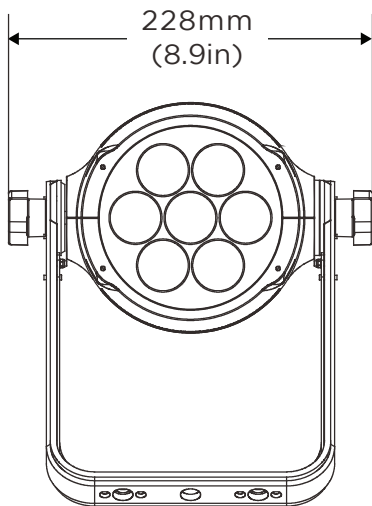

VARI*LITE

VL800 PROPAR

FEATURES AND BENEFITS

- **Cost-effective, high output LED professional PAR built by Vari-Lite** - affordable LED PAR from a brand you trust.
- **Full RGBW color mixing** - variable color mixing with saturation control, offering numerous vivid and creative color options
- **Gel color presets matched to traditional gel numbers** - use the colors you have always used without the need to change gels
- **Motorized zoom** - remote beam angle control with the smooth zoom movement of a Vari-Lite fixture
- **Multi-mode fan control** - adjust settings to control fan noise. Offers a low dB experience across all frequencies, eliminating buzzing or hums from an otherwise quiet device. Mode options include standard, studio, and whisper mode.
- **Adjustable frequency to exceed camera frame rates** - camera-friendly fixtures for IMAG or live televised events