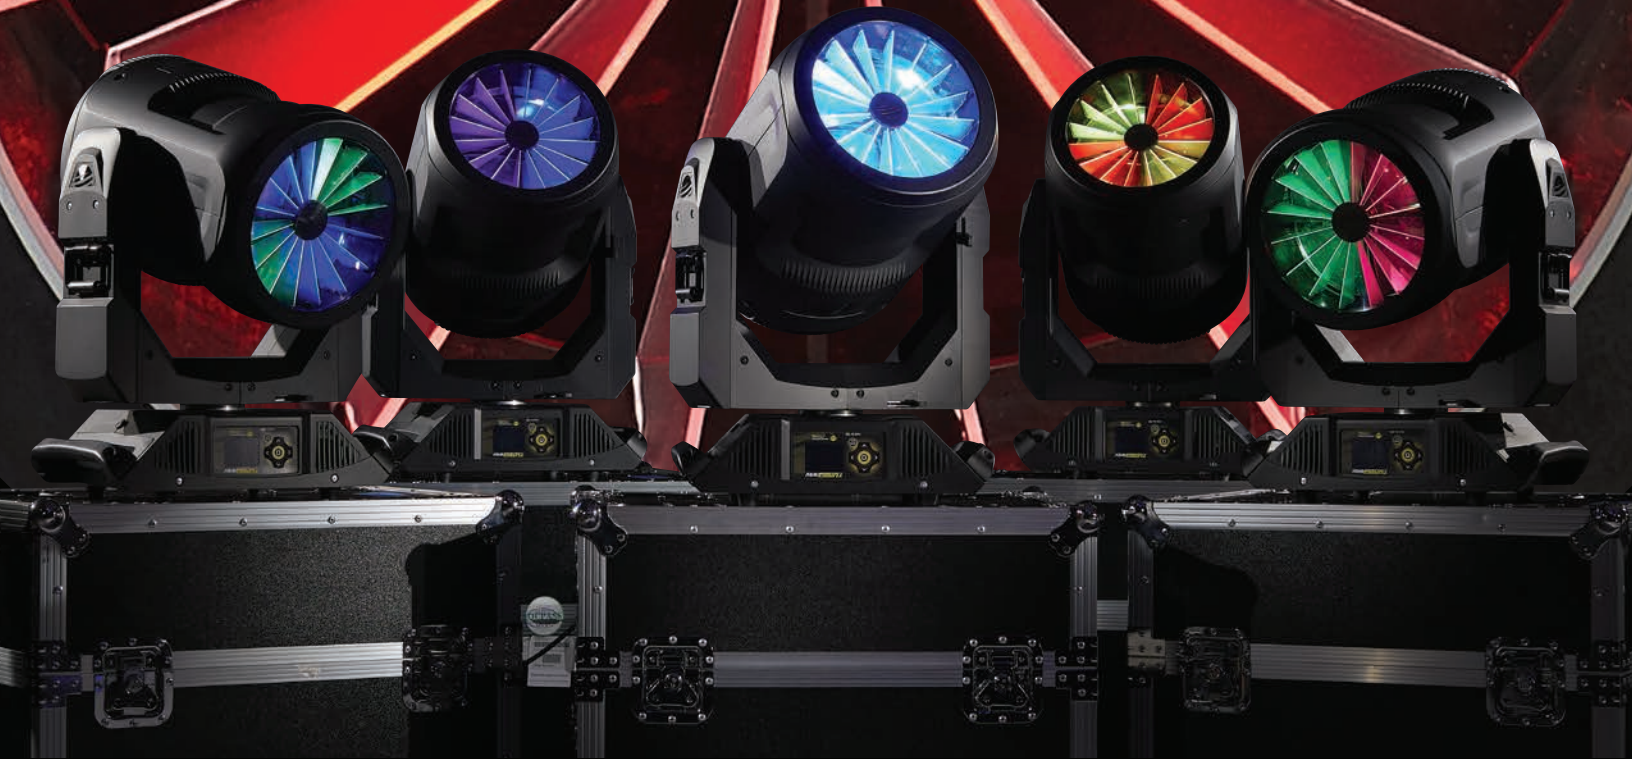

TURBORAY

More than a pretty face

For more information on TurboRay, contact your authorized High End Systems representative.
highend.com/turboray

HIGH END SYSTEMS
an ETC Company

TURBORAY

There's never been another fixture exactly like TurboRay. Offering a classic retro look with its radial diffusers, TurboRay brings a distinctive appearance to any lighting rig. Used as a punchy narrow-angle washlight or as a powerful hard edge beam that produces beautiful aerial and other effects, the fixture is truly versatile. TurboRay's soft edges, homogenized color and smooth intensity fall off make for a spectacular wash. And in the air or projected on a surface, the fixture's animated gobo wheel and other features produce spectacular textures unseen in any other fixture.

- Additive LED RGBW color mixing system for extremely powerful saturated colors and tunable white control
- Quadrant control over the fixture's four LED system
- Radial diffusers offer a beautiful scenic look
- Powerful narrow beam for dramatic aerals
- Smooth and even wash with a punchy 3:1 zoom range
- Color Mixing: Red, Green, Blue, White and Linear CTO
- Custom Animated Gobo wheel for beam texturing
- LED imaging unlocking primary color aerals
- Beam angle range: 3° Narrow Beam, 8-24° Wash
- Color Temperature 2800°k - 8000°k
- Color Wheel for deeper saturates and gorgeous split colors
- Pan and Tilt Range: 540° Pan, 239° Tilt
- TurboRay Hazefree lens coating technology