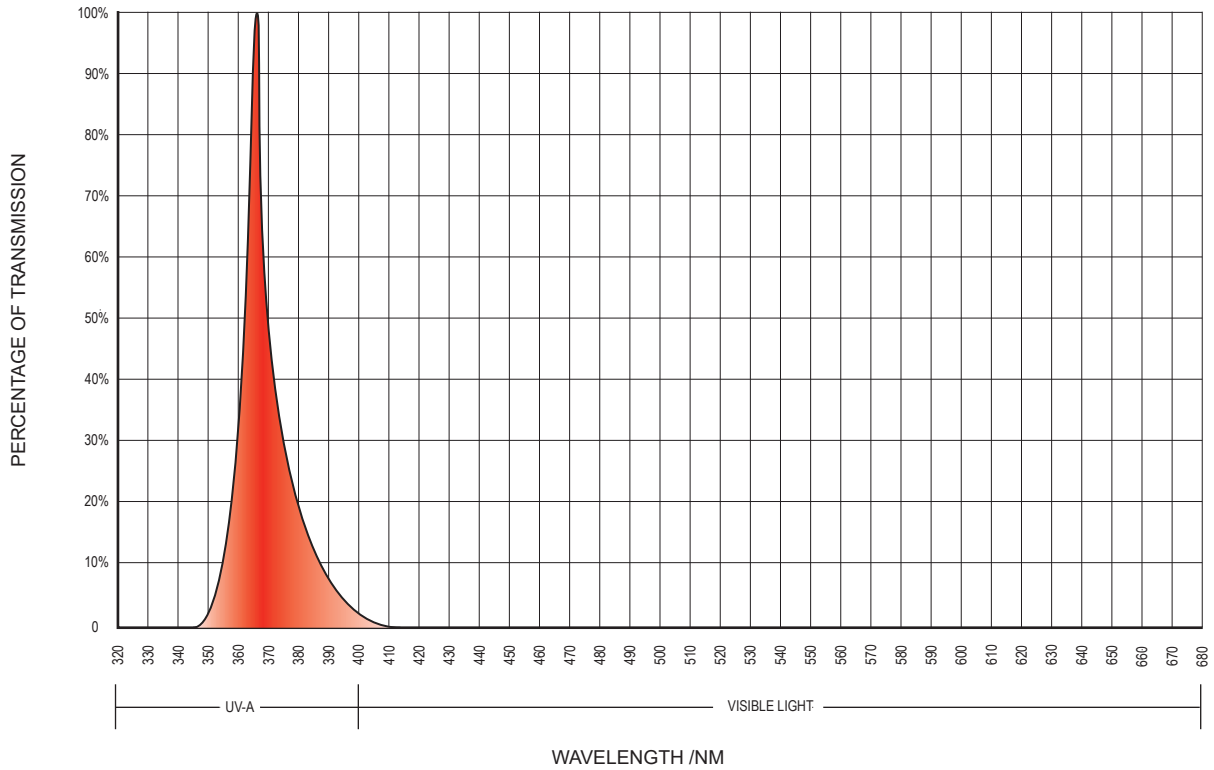

### Optics

- S - 10° Spot
- WS - 24° Wide Spot
- F - 40° Flood

Project	Approval / Date
Location	Fixture Type

### Spectral Output Graph:

### Radiometric Chart: