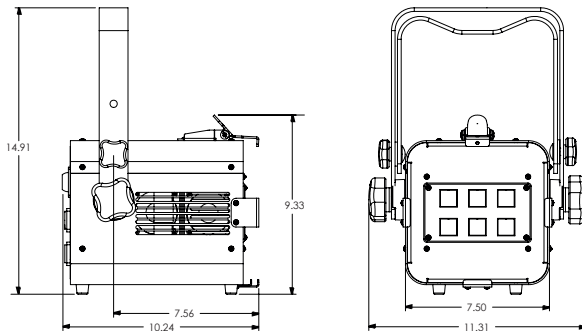

### Specifications:

Housing:	5052 aluminum with stainless steel hardware
Finish:	Flat black powder coat
Mounting:	Fully adjustable yoke with three height positions and integrated removable floor stand
UV Light Source:	Six 10W 365nm UV LED emitters
Radiant Power:	12,240 mW
LED Life:	20,000Hr. at 25° C
Optics:	Moulded Optical Grade Silicone 10°, 24° or 40°
Operating Temperature:	-10° to 115° F / -20° to 45° C
Humidity:	0-95% non-condensing
Power Connections:	Neutrik PowerCON 1 Input and Output
Power Linking:	Eight units at 120VAC
Power Cord:	9' 14/3 SOW with PowerCON 1 and male Edison
DMX Connections:	Neutrik Gold, 5-pin XLR Male, 5-pin XLR Female
DMX Channels:	Three (2 Dimming, 1 Effects)
Control Modes:	Two (DMX 512 and Local)
Operation Modes:	Three (1 Channel, 2 Channel, 3 Channel)
USB Connection:	Amphenol Rugged Mini-B USB Female
Power Input:	100-240 VAC / 50-60Hz.
Power Consumption:	86 Watts
Circuit Protection:	7 Amp hydraulic magnetic breaker switch
Accessory Frame:	7.5" / 19.05cm
Weight:	10.35 lbs. / 4.69 kg.
Protection Rating:	IP-20
Safety Listing:	ETL #5004307
Warranty:	Three years parts & labor