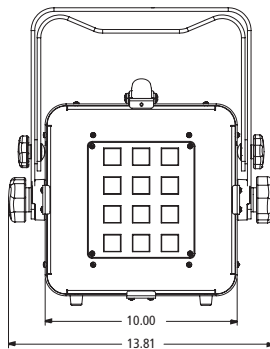

Features:

- Powerful 365nm Peak UV Output
- Convenient Universal Voltage Input
- Intuitive DMX/RDM Control & Monitoring
- Individual LED Protection
- Intelligent SinkPAD™ Thermal Management
- Flicker Free 16 Bit Dimming Resolution
- Versatile Interchangeable Optic Sets
- Standard 10" Accessory Frame
- Heavy Duty Aluminum Construction
- Stainless Steel Hardware
- ROHS Compliant
- Designed and Built in the USA

Specifications:

Housing:	5052 aluminum with stainless steel hardware
Finish:	Flat black powder coat
Mounting:	Fully adjustable yoke with three height positions and integrated removable floor stand
UV Light Source:	Twelve 10W 365nm UV LED emitters
Radiant Power:	24,480 mW
LED Life:	20,000Hr. at 25° C
Optics:	Molded Optical Grade Silicone 10°, 24° or 40°
Operating Temperature:	-10° to 115° F / -20° to 45° C
Humidity:	0-95% non-condensing
Power Connections:	Neutrik PowerCON 1 Input and Output
Power Linking:	Four units at 120VAC
Power Cord:	9' 14/3 SOW with PowerCON 1 and male Edison
DMX Connections:	Neutrik Gold, 5-pin XLR Male, 5-pin XLR Female
DMX Channels:	Three (2 Dimming, 1 Effects)
Control Modes:	Two (DMX 512 and Local)
Operation Modes:	Three (1 Channel, 2 Channel, 3 Channel)
USB Connection:	Amphenol Rugged Mini-B USB Female
Power Input:	100-240 VAC / 50-60Hz.
Power Consumption:	175 Watts
Circuit Protection:	7 Amp hydraulic magnetic breaker switch
Accessory Frame:	10" / 25.4 cm
Weight:	13.35 lbs. / 6.05 kg.
Protection Rating:	IP-20
Safety Listing:	ETL #5004307
Warranty:	Three years parts & labor