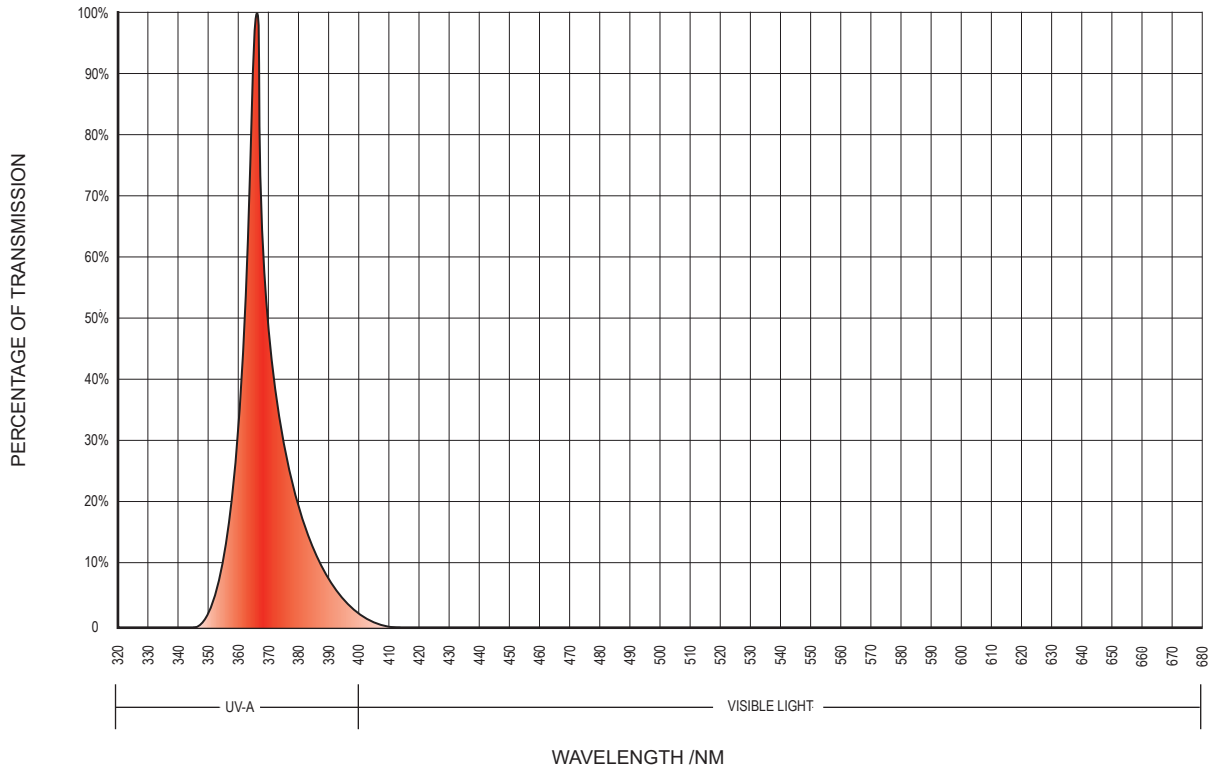

Ordering Example: (Select item from each box)

Model	Wattage	Optics
VS	120	

Optics

- S - 10° Spot
- WS - 24° Wide Spot
- F - 40° Flood

Project	Approval / Date
Location	Fixture Type

Spectral Output Graph:

Photometrics Chart:

Model VS-120S 10° Spot

Distance in Feet/Meters

	5 / 1.52	10 / 3.05	20 / 6.10	30 / 9.14	40 / 12.19	50 / 15.24	60 / 18.29	70 / 21.33	80 / 24.38	90 / 27.43	100 / 30.48	110 / 33.53	120 / 36.57
Beam Spread Feet	0.90	1.70	3.50	5.20	7.00	8.70	10.50	12.20	14.00	15.70	17.50	19.20	21.00
Beam Spread Meters	0.27	0.52	1.07	1.58	2.13	2.65	3.20	3.72	4.27	4.79	5.33	5.85	5.85
Peak UV-A Irradiance $\mu\text{W}/\text{cm}^2$	2400	600	150	66.6	37.5	24.0	12.2	9.3	7.4	6.0	4.9	4.1	3.5