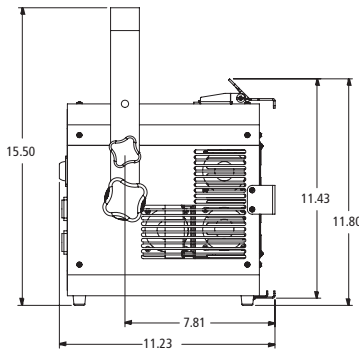

Features:

- Powerful 365nm Peak UV Output
- Convenient Universal Voltage Input
- Intuitive DMX/RDM Control & Monitoring
- Individual LED Protection
- Intelligent SinkPAD™ Thermal Management
- Flicker Free 16 Bit Dimming Resolution
- Versatile Interchangeable Optic Sets
- Standard 10" Accessory Frame
- Heavy Duty Aluminum Construction
- Stainless Steel Hardware
- ROHS Compliant
- Designed and Built in the USA

Specifications:

Housing:	5052 aluminum with stainless steel hardware
Finish:	Flat black powder coat
Mounting:	Fully adjustable yoke with three height positions and integrated removable floor stand
UV Light Source:	Twelve 10W 365nm UV LED emitters
Radiant Power:	24,480 mW
LED Life:	20,000Hr. at 25° C
Optics:	Molded Optical Grade Silicone 10°, 24° or 40°
Operating Temperature:	-10° to 115° F / -20° to 45° C
Humidity:	0-95% non-condensing
Power Connections:	Neutrik PowerCON 1 Input and Output
Power Linking:	Four units at 120VAC
Power Cord:	9' 14/3 SOW with PowerCON 1 and male Edison
DMX Connections:	Neutrik Gold, 5-pin XLR Male, 5-pin XLR Female
DMX Channels:	Three (2 Dimming, 1 Effects)
Control Modes:	Two (DMX 512 and Local)
Operation Modes:	Three (1 Channel, 2 Channel, 3 Channel)
USB Connection:	Amphenol Rugged Mini-B USB Female
Power Input:	100-240 VAC / 50-60Hz.
Power Consumption:	175 Watts
Circuit Protection:	7 Amp hydraulic magnetic breaker switch
Accessory Frame:	10" / 25.4 cm
Weight:	13.35 lbs. / 6.05 kg.
Protection Rating:	IP-20
Safety Listing:	ETL #5004307
Warranty:	Three years parts & labor

Model VS-120WS 24° Wide Spot

Distance in Feet/Meters

	5 / 1.52	10 / 3.05	20 / 6.10	30 / 9.14	40 / 12.19	50 / 15.24	60 / 18.29	70 / 21.33	80 / 24.38	90 / 27.43	100 / 30.48
Beam Spread Feet	1.43	4.30	8.50	12.80	17.00	21.30	25.50	29.80	34.00	38.30	42.50
Beam Spread Meters	0.64	1.31	2.59	3.90	5.18	6.49	7.77	9.08	10.36	11.67	12.95
Peak UV-A Irradiance $\mu\text{W}/\text{cm}^2$	1525	381	95.3	42.3	23.8	15.2	10.5	7.7	5.9	4.7	3.8