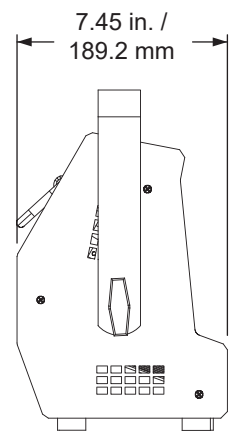

Product Features:

- Available in 5 Standard LED color configurations: RGBA, RGBW, 3K White, 6K White, or 3K-6K Tunable White *Please Note: The RGBW version utilizes 3K emitters for the white channel. Variants will be considered custom.*
- Asymmetrical reflector designed for broad, even distribution
- Patented LED blending lens
- On-board multi-voltage power supply 100-240VAC.
- Feed through power and data capabilities using PowerCON and 5-pin XLR connectors.
- Compatible with DMX and RDM protocols
- Push button addressing
- Preprogrammed modes for fixed colors, timed color changes and strobes.
- Integrated carrying handle
- Weight: 11 lbs. / 5.0 kg (approximate)
- Convection cooled, no fans
- cETLus listed for indoor use and CE marked
- Made in the USA

NOTE: A maximum recommended spacing is 6-foot on center, 2 to 4-foot back from lighted area. For a brighter, more saturated effect, Spectra Cyc 100 fixtures can be set closer or linked directly to the next via a joining bracket - SS-CYC-LINK (sold separately). Shown with optional yoke assembly - SS-CYC100-YOKE (sold separately).

Front View

Rear View

Side View

Specifications

Materials: Construction is corrosion-resistant materials and hardware.
Housing: Lightweight aluminum fabrication.
Light Engine: 100 Watts Max at full RGBA
Reflector: Proprietary curve, specular aluminum
Rating: Multi-Voltage; 100-240 VAC operation
Data Ports: 1 Male & 1 Female flush mount 5-Pin XLR
Power Cable: 5-foot, PowerCON in and standard connector.
AC Out: Flush mount PowerCON for feed thru power to other Spectra Cyc units only. A maximum of 14 Spectra Cyc 100 fixtures per power daisy chain or as permitted by circuit capacity.
Finish: Black or White. Custom colors available - consult factory before ordering.
Weight: Approx. 11 lbs. (5.0 kg)