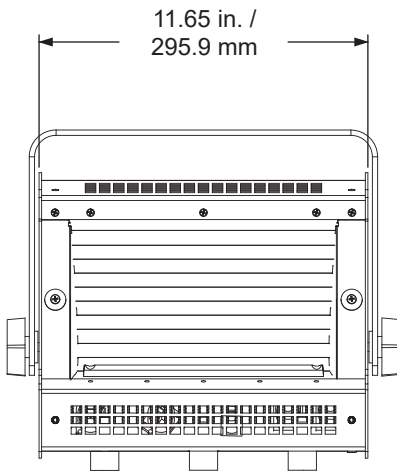

SPECTRA CYC 100

100 Watt LED CYC

SSCYC100

The Spectra Cyc 100 is a 100 Watt cyclorama/wall wash luminaire utilizing high output LED emitters. Designed for theatrical and architectural applications, the Spectra Cyc 100 blends color via a patented LED lens and reflector combination which reduces pixelization from direct view.

Designed for use on 6-foot centers, individual units can be linked side by side for greater saturation of light. The Spectra Cyc 100 is compatible with DMX / RDM protocols, and comes with a library of preprogrammed single colors and various color mixes. Units can be utilized for both floor and sky-cyc applications.

Front View

Rear View

Side View

Specifications

Materials: Construction is corrosion-resistant materials and hardware.
Housing: Lightweight aluminum fabrication.
Light Engine: 100 Watts Max at full RGBA
Reflector: Proprietary curve, specular aluminum
Rating: Multi-Voltage; 100-240 VAC operation
Data Ports: 1 Male & 1 Female flush mount 5-Pin XLR
Power Cable: 5-foot, PowerCON in and standard connector.
AC Out: Flush mount PowerCON for feed thru power to other Spectra Cyc units only. A maximum of 14 Spectra Cyc 100 fixtures per power daisy chain or as permitted by circuit capacity.
Finish: Black or White. Custom colors available - consult factory before ordering.
Weight: Approx. 11 lbs. (5.0 kg)

**Black (B) or White (W) or Custom (C). Consult factory for custom colors.

Performance - 3000K White			
Distance	Center Beam	Beam Width	
		V Spread (38°)	H Spread (82°)
1.7 ft	52.16 fc	1.1 ft	2.9 ft
3.3 ft	13.04 fc	2.3 ft	5.8 ft
5.0 ft	5.8 fc	3.4 ft	8.7 ft
6.7 ft	3.26 fc	4.6 ft	11.6 ft
8.3 ft	2.09 fc	5.7 ft	14.5 ft
10 ft	1.45 fc	6.9 ft	17.4 ft