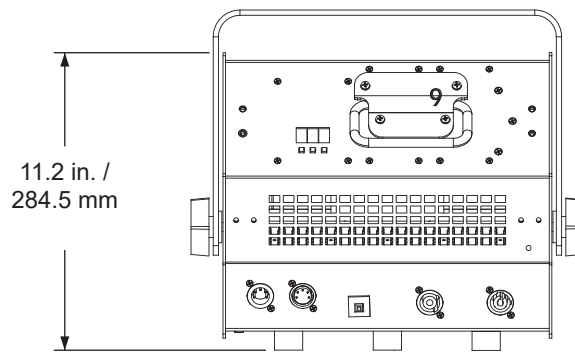

Designed for use on 6-foot centers, individual units can be linked side by side for greater saturation of light. The Spectra Cyc 100 is compatible with DMX / RDM protocols, and comes with a library of preprogrammed single colors and various color mixes. Units can be utilized for both floor and sky-cyc applications.

NOTE: A maximum recommended spacing is 6-foot on center, 2 to 4-foot back from lighted area. For a brighter, more saturated effect, Spectra Cyc 100 fixtures can be set closer or linked directly to the next via a joining bracket - SS-CYC-LINK (sold separately). Shown with optional yoke assembly - SS-CYC100-YOKE (sold separately).

Front View

Rear View

Side View

Specifications

Materials: Construction is corrosion-resistant materials and hardware.
Housing: Lightweight aluminum fabrication.
Light Engine: 100 Watts Max at full RGBA
Reflector: Proprietary curve, specular aluminum
Rating: Multi-Voltage; 100-240 VAC operation
Data Ports: 1 Male & 1 Female flush mount 5-Pin XLR
Power Cable: 5-foot, PowerCON in and standard connector.
AC Out: Flush mount PowerCON for feed thru power to other Spectra Cyc units only. A maximum of 14 Spectra Cyc 100 fixtures per power daisy chain or as permitted by circuit capacity.
Finish: Black or White. Custom colors available - consult factory before ordering.
Weight: Approx. 11 lbs. (5.0 kg)