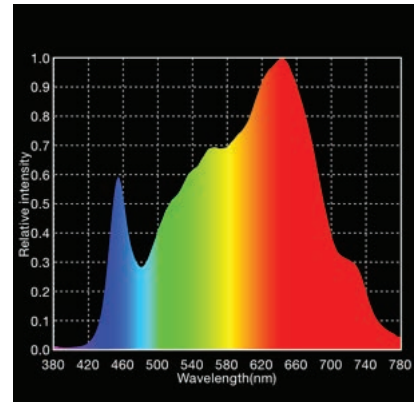

Utilizing proprietary, state-of-the-art, tungsten and daylight balanced LEDs, Silk 110 creates a high volume of broad-spectrum white light. With TLCI, CRI and R9 metrics in the high 90's, the fixture is capable of producing 2450 lux and color temperatures from 2800K – 6500K.

PHOTOMETRICS

Distance	@3200K Lux	@5600K Lux
1m	1961	2454
2m	455	569
3m	209	261
4m	118	148

COLOR METRICS

Parameter	3200K	5600K
TLCI	97	98
CRI Ra	98	94
R9	94	94
CQS	96	91

SPECIFICATIONS

Input Voltage:	13V-36V	Dimensions: (including yoke)	15.9" x 13.3" x 3.9" (405 mm x 338 mm x 99.6 mm)
Low Voltage Warning:	13.5V	Weight:	9.25 lbs. (4.2 kg)
Low Voltage Cut Out:	13.0V	Approvals:	ETL/UL1573 and 8750 CE RoHS IP20 Rated IEC 62471:2006, EN 62471:2008
Power Supply:	Universal 100-240 VAC, 50/60 Hz		
Power Consumption:	100 watts max (DC)		
Color Temp. Range:	2800K - 6500K		
Data:	DMX 512 via 5-pin XLR Wireless DMX via LumenRadio Antenna (not included)		
DMX modes:	Standard DMX Wireless DMX Silk is DMX master		
Dimming Curves:	Linear Square Law S-Curve Tungsten		