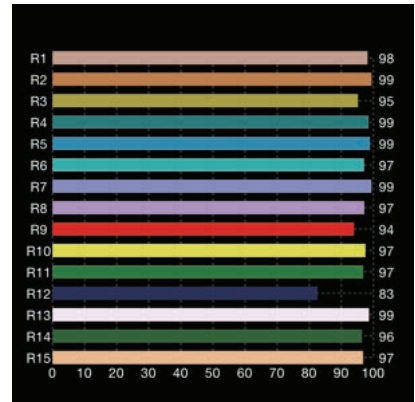

Utilizing proprietary, state-of-the-art, tungsten and daylight balanced LEDs, Silk 110 creates a high volume of broad-spectrum white light. With TLCI, CRI and R9 metrics in the high 90's, the fixture is capable of producing 2450 lux and color temperatures from 2800K – 6500K.

PHOTOMETRICS

Distance	@3200K Lux	@5600K Lux
1m	1961	2454
2m	455	569
3m	209	261
4m	118	148

COLOR METRICS

Parameter	3200K	5600K
TLCI	97	98
CRI Ra	98	94
R9	94	94
CQS	96	91

SPECIFICATIONS

Input Voltage:	13V-36V	Dimensions: (including yoke)	15.9" x 13.3" x 3.9" (405 mm x 338 mm x 99.6 mm)
Low Voltage Warning:	13.5V	Weight:	9.25 lbs. (4.2 kg)
Low Voltage Cut Out:	13.0V	Approvals:	ETL/UL1573 and 8750 CE RoHS IP20 Rated IEC 62471:2006, EN 62471:2008
Power Supply:	Universal 100-240 VAC, 50/60 Hz		
Power Consumption:	100 watts max (DC)		
Color Temp. Range:	2800K - 6500K		
Data:	DMX 512 via 5-pin XLR Wireless DMX via LumenRadio Antenna (not included)		
DMX modes:	Standard DMX Wireless DMX Silk is DMX master		
Dimming Curves:	Linear Square Law S-Curve Tungsten		