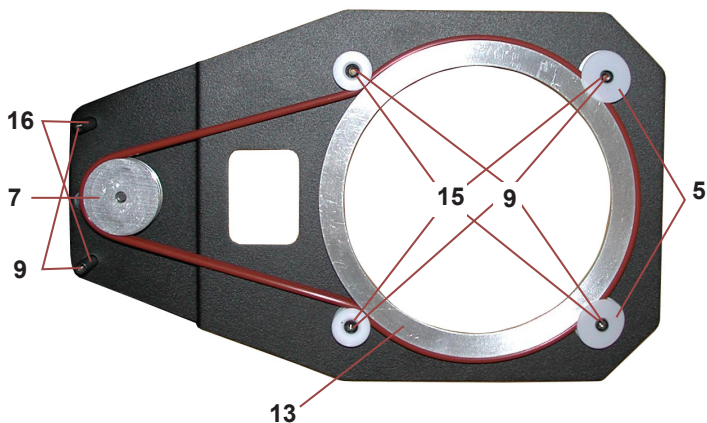

PRODUCT NUMBER

1	ZPTSPM-01 / 206TSPM01000	Motor Side Plate
2	ZPTSPM-02 / 206TSPM02000	Flat Side Plate
3	ZPTS2-05 / 206TS2050000	Motor Cover Cap
4	ZPTS2-06 / 206TS2060000	Teflon Guide Wheel
5	ZPTS2-07 / 206TS2070000	Teflon Washers
6	ZPTS2-08 / 206TS2080000	Motor Grommets
7	ZPTS2-09 / 206TS2090000	Motor Pulley
8	ZPSU-09 / 20449SU09000	NO. 4 Flat Washer Steel' Blk
9	ZPTSPM-23 / 206TSPM23000	M3 x 8mm C/S Screw' Black
10	ZPTSPM-24 / 206TSPM24000	4-40 x 3/8" C/S Screw' Black
12	ZPTS2-16 / 206TS2160000	Short Drive Belt
13	ZPTSPM-70 / 206TSPM70000	Gobo Ring
14	ZPTSPM-75 / 206TSPM75000	Retaining Ring
15	ZPTS2-21 / 206TS2210000	M3 x 12mm Spacer
16	ZPTS2-22 / 206TS2220000	M3 x 22mm Spacer
17	ZPTS2-25 / 206TS2250000	Black Tie Wrap 5.58" x .142
18	ZPTS2-297.1 / 206TS2297100	Motor' Ratio 297:1
19	ZPTS2-40 / 206TS2400000	6-Step Transformer 120V
20	ZPTSSOLO-11 / 206TSSOLO110	Blk Heat Resistant Sleeve - 24
21	ZPTSPM-64 / 206TSPM64000	Prismo Lens Gasket 1/64" Thick
22	ZPTSPM-32 / 206TSPM32000	Prismo Lens Gasket 1/32" Thick
23	ZPTSSP-05 / 206TSSP05000	BLK Heat Shrink Tube 1/4 inch
24	TS7130 / 205773030000	Replacement 3-Facet prism
25	TS7150 / 205773050000	Replacement 5-Facet prism