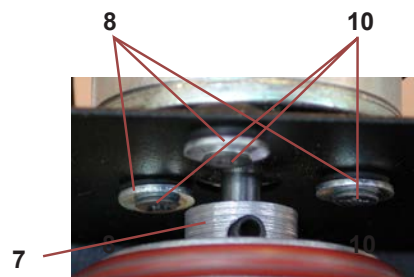

PRODUCT NUMBER

1	ZPTSPM-01 / 206TSPM01000	Motor Side Plate
2	ZPTSPM-02 / 206TSPM02000	Flat Side Plate
3	ZPTS2-05 / 206TS2050000	Motor Cover Cap
4	ZPTS2-06 / 206TS2060000	Teflon Guide Wheel
5	ZPTS2-07 / 206TS2070000	Teflon Washers
6	ZPTS2-08 / 206TS2080000	Motor Grommets
7	ZPTS2-09 / 206TS2090000	Motor Pulley
8	ZPSU-09 / 20449SU09000	NO. 4 Flat Washer Steel' Blk
9	ZPTSPM-23 / 206TSPM23000	M3 x 8mm C/S Screw' Black
10	ZPTSPM-24 / 206TSPM24000	4-40 x 3/8" C/S Screw' Black
12	ZPTS2-16 / 206TS2160000	Short Drive Belt
13	ZPTSPM-70 / 206TSPM70000	Gobo Ring
14	ZPTSPM-75 / 206TSPM75000	Retaining Ring
15	ZPTS2-21 / 206TS2210000	M3 x 12mm Spacer
16	ZPTS2-22 / 206TS2220000	M3 x 22mm Spacer
17	ZPTS2-25 / 206TS2250000	Black Tie Wrap 5.58" x .142
18	ZPTS2-297.1 / 206TS2297100	Motor' Ratio 297:1
19	ZPTS2-40 / 206TS2400000	6-Step Transformer 120V
20	ZPTSSOLO-11 / 206TSSOLO110	Blk Heat Resistant Sleeve - 24
21	ZPTSPM-64 / 206TSPM64000	Prismo Lens Gasket 1/64" Thick
22	ZPTSPM-32 / 206TSPM32000	Prismo Lens Gasket 1/32" Thick
23	ZPTSSP-05 / 206TSSP05000	BLK Heat Shrink Tube 1/4 inch
24	TS7130 / 205773030000	Replacement 3-Facet prism
25	TS7150 / 205773050000	Replacement 5-Facet prism