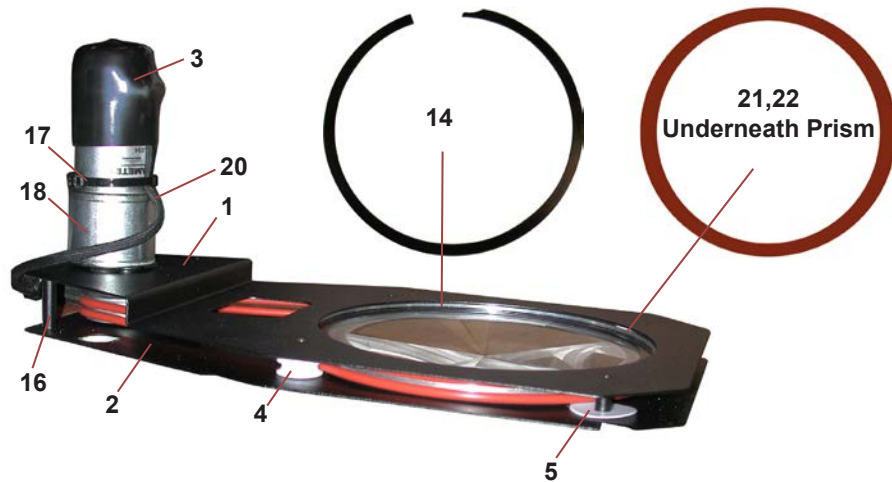

PRODUCT NUMBER

1	ZPTSPM-01 / 206TSPM01000	Motor Side Plate
2	ZPTSPM-02 / 206TSPM02000	Flat Side Plate
3	ZPTS2-05 / 206TS2050000	Motor Cover Cap
4	ZPTS2-06 / 206TS2060000	Teflon Guide Wheel
5	ZPTS2-07 / 206TS2070000	Teflon Washers
6	ZPTS2-08 / 206TS2080000	Motor Grommets
7	ZPTS2-09 / 206TS2090000	Motor Pulley
8	ZPSU-09 / 20449SU09000	NO. 4 Flat Washer Steel' Blk
9	ZPTSPM-23 / 206TSPM23000	M3 x 8mm C/S Screw' Black
10	ZPTSPM-24 / 206TSPM24000	4-40 x 3/8" C/S Screw' Black
12	ZPTS2-16 / 206TS2160000	Short Drive Belt
13	ZPTSPM-70 / 206TSPM70000	Gobo Ring
14	ZPTSPM-75 / 206TSPM75000	Retaining Ring
15	ZPTS2-21 / 206TS2210000	M3 x 12mm Spacer
16	ZPTS2-22 / 206TS2220000	M3 x 22mm Spacer
17	ZPTS2-25 / 206TS2250000	Black Tie Wrap 5.58" x .142
18	ZPTS2-297.1 / 206TS2297100	Motor' Ratio 297:1
19	ZPTS2-40 / 206TS2400000	6-Step Transformer 120V
20	ZPTSSOLO-11 / 206TSSOLO110	Blk Heat Resistant Sleeve - 24
21	ZPTSPM-64 / 206TSPM64000	Prismo Lens Gasket 1/64" Thick
22	ZPTSPM-32 / 206TSPM32000	Prismo Lens Gasket 1/32" Thick
23	ZPTSSP-05 / 206TSSP05000	BLK Heat Shrink Tube 1/4 inch
24	TS7130 / 205773030000	Replacement 3-Facet prism
25	TS7150 / 205773050000	Replacement 5-Facet prism