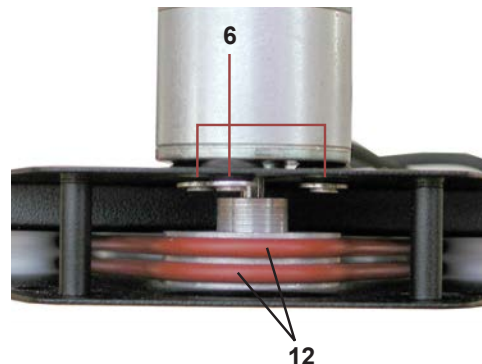

PRODUCT NUMBER

1	ZPTSPM-01 / 206TSPM01000	Motor Side Plate
2	ZPTSPM-02 / 206TSPM02000	Flat Side Plate
3	ZPTS2-05 / 206TS2050000	Motor Cover Cap
4	ZPTS2-06 / 206TS2060000	Teflon Guide Wheel
5	ZPTS2-07 / 206TS2070000	Teflon Washers
6	ZPTS2-08 / 206TS2080000	Motor Grommets
7	ZPTS2-09 / 206TS2090000	Motor Pulley
8	ZPSU-09 / 20449SU09000	NO. 4 Flat Washer Steel' Blk
9	ZPTSPM-23 / 206TSPM23000	M3 x 8mm C/S Screw' Black
10	ZPTSPM-24 / 206TSPM24000	4-40 x 3/8" C/S Screw' Black
12	ZPTS2-16 / 206TS2160000	Short Drive Belt
13	ZPTSPM-70 / 206TSPM70000	Gobo Ring
14	ZPTSPM-75 / 206TSPM75000	Retaining Ring
15	ZPTS2-21 / 206TS2210000	M3 x 12mm Spacer
16	ZPTS2-22 / 206TS2220000	M3 x 22mm Spacer
17	ZPTS2-25 / 206TS2250000	Black Tie Wrap 5.58" x .142
18	ZPTS2-297.1 / 206TS2297100	Motor' Ratio 297:1
19	ZPTS2-40 / 206TS2400000	6-Step Transformer 120V
20	ZPTSSOLO-11 / 206TSSOLO110	Blk Heat Resistant Sleeve - 24
21	ZPTSPM-64 / 206TSPM64000	Prismo Lens Gasket 1/64" Thick
22	ZPTSPM-32 / 206TSPM32000	Prismo Lens Gasket 1/32" Thick
23	ZPTSSP-05 / 206TSSP05000	BLK Heat Shrink Tube 1/4 inch
24	TS7130 / 205773030000	Replacement 3-Facet prism
25	TS7150 / 205773050000	Replacement 5-Facet prism