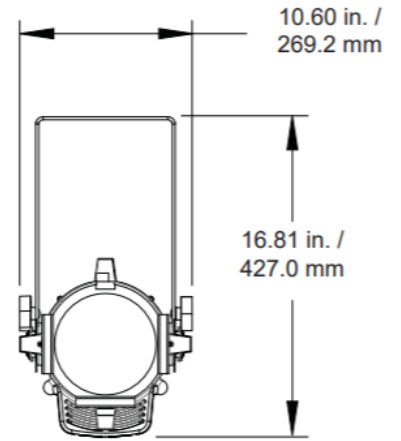

Phoenix3 15-35 Degree Zoom

*Dimensions shown are with shutter blades fully retracted (pushed in).