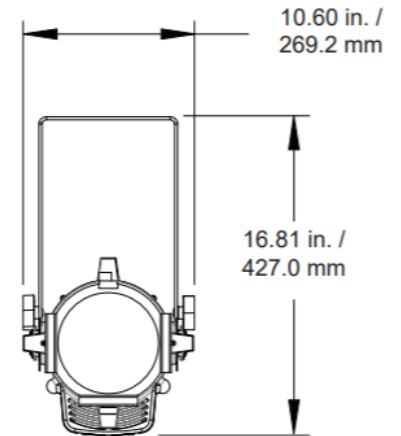

Photometric Performance - PHX3 RGLB with 30-55 Degree Zoom

Lens Narrow - 10598.7 Lumens

Throw Distance (d)	10' 3.05m	15' 4.57m	20' 6.09m	25' 7.62m	30' 9.14m	35' 10.67m	40' 12.19m	45' 13.72m	50' 15.24m	55' 16.76m
Beam Size Diameter	5' - 6" 1.69m	8' 2.45m	10' - 7" 3.22m	13' - 1" 3.98m	15' - 7" 4.75m	18' - 1" 5.52m	20' - 7" 6.28m	23' - 2" 7.05m	25' - 8" 7.82m	28' - 2" 8.58m
Illuminance = fc (Illuminance = lux)	1030 (11086)	458 (4927)	257 (2771)	165 (1774)	114 (1232)	84 (905)	64 (693)	51 (547)	41 (443)	34 (366)

Medium - 10762.82 Lumens

Throw Distance (d)	10' 3.05m	15' 4.57m	20' 6.09m	25' 7.62m	30' 9.14m	35' 10.67m	40' 12.19m	45' 13.72m	50' 15.24m	55' 16.76m
Beam Size Diameter	7' - 1" 2.16m	10' - 5" 3.17m	13' - 8" 4.17m	17' 5.18m	20' - 3" 6.18m	23' - 7" 7.19m	26' - 11" 8.19m	30' - 2" 9.20m	33' - 6" 10.20m	36' - 9" 11.21m
Illuminance = fc (Illuminance = lux)	625 (6723)	278 (2988)	156 (1681)	100 (1076)	69 (747)	51 (549)	39 (420)	31 (332)	25 (269)	21 (222)

Wide - 10883.21 Lumens

Throw Distance (d)	10' 3.048m	15' 4.572m	20' 6.096m	25' 7.62m	30' 9.144m	35' 10.668m	40' 12.192m	45' 13.716m	50' 15.24m	55' 16.764m
Beam Size Diameter	8' - 10" 2.68m	13' 3.95m	17.1' 5.22m	21' - 3" 6.48m	25' - 5" 7.75m	29' - 7" 9.01m	33' - 9" 10.28m	37' - 10" 11.54m	42' 12.81m	46' - 2" 14.08m
Illuminance = fc (Illuminance = lux)	429 (4618)	191 (2052)	107 (1154)	69 (739)	48 (513)	35 (377)	27 (289)	21 (228)	17 (185)	14 (153)

Phoenix3 15-35 Degree Zoom

**Dimensions shown are with shutter blades fully retracted (pushed in).*

Phoenix3 30-55 Degree Zoom

**Dimensions shown are with shutter blades fully retracted (pushed in).*

Specifications