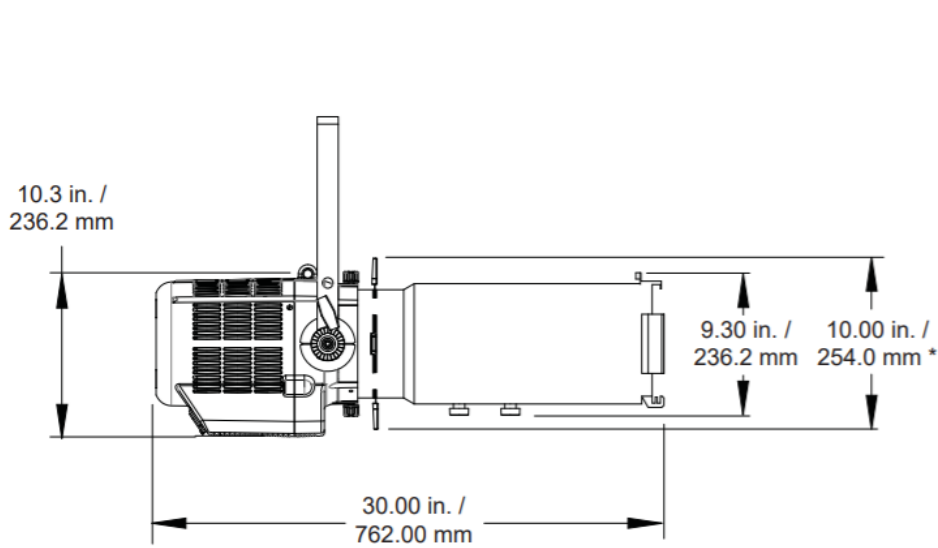

Phoenix3 15-35 Degree Zoom

*Dimensions shown are with shutter blades fully retracted (pushed in).