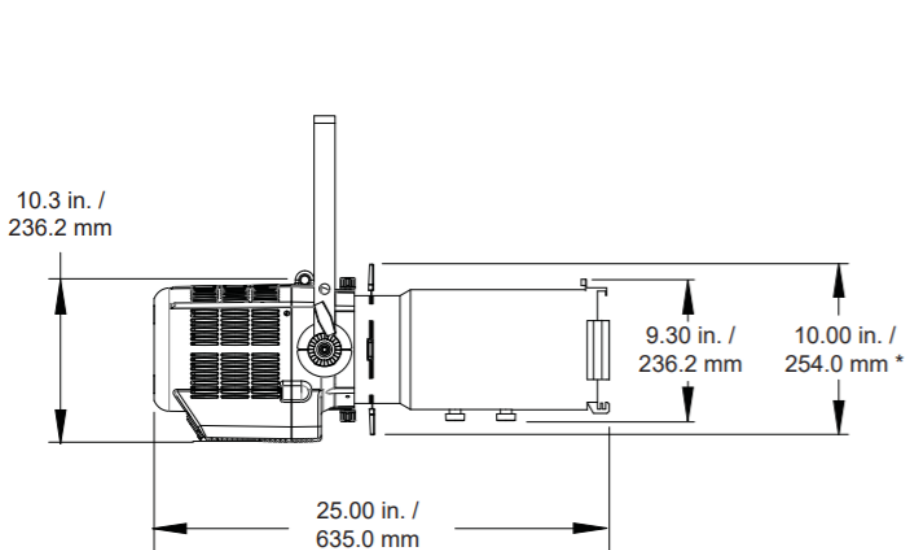

Medium - 10762.82 Lumens

Throw Distance (d)	10' 3.05m	15' 4.57m	20' 6.09m	25' 7.62m	30' 9.14m	35' 10.67m	40' 12.19m	45' 13.72m	50' 15.24m	55' 16.76m
Beam Size Diameter	7' - 1" 2.16m	10' - 5" 3.17m	13' - 8" 4.17m	17' 5.18m	20' - 3" 6.18m	23' - 7" 7.19m	26' - 11" 8.19m	30' - 2" 9.20m	33' - 6" 10.20m	36' - 9" 11.21m
Illuminance = fc (Illuminance = lux)	625 (6723)	278 (2988)	156 (1681)	100 (1076)	69 (747)	51 (549)	39 (420)	31 (332)	25 (269)	21 (222)

Wide - 10883.21 Lumens

Throw Distance (d)	10' 3.048m	15' 4.572m	20' 6.096m	25' 7.62m	30' 9.144m	35' 10.668m	40' 12.192m	45' 13.716m	50' 15.24m	55' 16.764m
Beam Size Diameter	8' - 10" 2.68m	13' 3.95m	17.1' 5.22m	21' - 3" 6.48m	25' - 5" 7.75m	29' - 7" 9.01m	33' - 9" 10.28m	37' - 10" 11.54m	42' 12.81m	46' - 2" 14.08m
Illuminance = fc (Illuminance = lux)	429 (4618)	191 (2052)	107 (1154)	69 (739)	48 (513)	35 (377)	27 (289)	21 (228)	17 (185)	14 (153)

Phoenix3 15-35 Degree Zoom

**Dimensions shown are with shutter blades fully retracted (pushed in).*

Phoenix3 30-55 Degree Zoom

**Dimensions shown are with shutter blades fully retracted (pushed in).*

Specifications