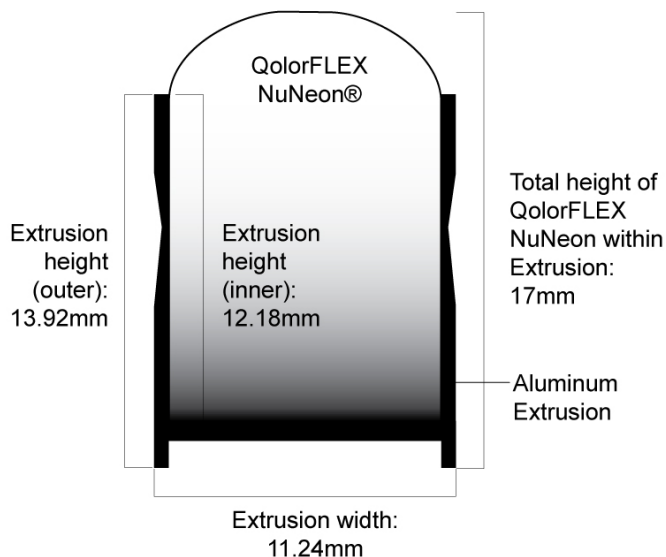

QolorFLEX NuNeon® Aluminum Extrusion, 2m

N914-05

SPECIFICATIONS:

Physical

Height (Extrusion only)	13.92mm	(0.54 in)
Total Height (including QolorFLEX NuNeon)	17.00mm	(0.67 in)
Width	11.24mm	(0.44 in)
Length	2m	(6.56 ft)
Color	Oyster White	
Construction	Aluminum	

Features

- Inner width accommodates QolorFLEX NuNeon strips (which are 9mm wide)
- Oyster white cover provides a well diffused light that is comparable to neon effects, great for decorative and accent installations lighting for any setting
- Rigidly build aluminum material, heat dissipation, providing great protection for QolorFLEX NuNeon linear lighting

The **QolorFLEX NuNeon Aluminum Extrusion, 2m (P/N N914-05)** is an aluminum extrusion that is ideal for use with nine types of **QolorFLEX NuNeon**, as well as similarly sized LED linear lighting products.

Cross Section Diagram is enlarged to show detail:

To scale:

QolorFLEX NuNeon Specifications

PART NUMBER	NAME	VOLTAGE	COLOR TEMP	WAVE-LENGTH	POWER CONSUMPTION	LENGTH
N914-H27006500-5	QolorFLEX NuNeon, Tunable White HiQ High CRI 	24	2700°K, 6500°K	N/A	70 w/5m (1 reel)	5m
N914-CW-10	QolorFLEX NuNeon, Cool White 	24	6500°K	N/A	72w/10m (1 reel)	10m
N914-NW-10	QolorFLEX NuNeon, Natural White 	24	4000°K	N/A	72w/10m (1 reel)	10m
N914-WW-10	QolorFLEX NuNeon, Warm White 	24	2700°K	N/A	72w/10m (1 reel)	10m
N914-A-10	QolorFLEX NuNeon, Amber 	24	N/A	588 nm	72w/10m (1 reel)	10m
N914-B-10	QolorFLEX NuNeon, Blue 	24	N/A	468 nm	72w/10m (1 reel)	10m
N914-G-10	QolorFLEX NuNeon, Green 	24	N/A	518 nm	72w/10m (1 reel)	10m
N914-R-10	QolorFLEX NuNeon, Red 	24	N/A	622 nm	72w/10m (1 reel)	10m
N914-RGB-5	QolorFLEX NuNeon, RGB 	24	N/A	622/518/468 nm	48 w/5m (1 reel)	5m