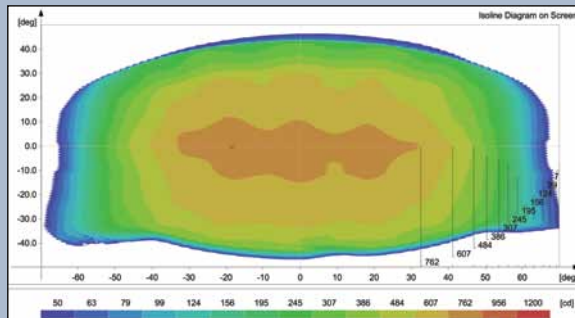

## Technical Information

KREIOS FL IsoCandela Plot (Luminous Intensity)  
50% Brighter than 300W Halogen Fixture!

300W Halogen Fixture IsoCandela Plot (Luminous Intensity)