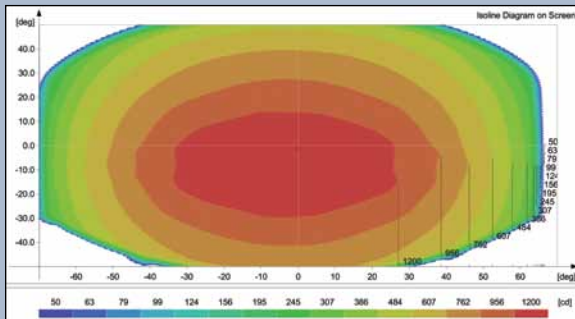

## Technical Information

KREIOS FL IsoCandela Plot (Luminous Intensity)  
50% Brighter than 300W Halogen Fixture!

300W Halogen Fixture IsoCandela Plot (Luminous Intensity)