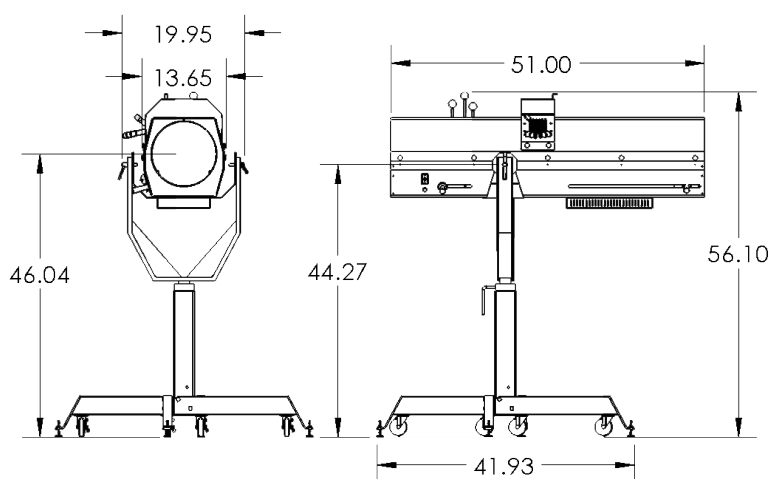

SPECIFICATIONS

Source:	600 Watt LED	Color Module:	Six position self-canceling color changer
Lamp Life:	20,000 hours	Color Filter:	6 3/4"
Color Temperature:	5600°K	Power Requirement:	6A, Fused at 10A
CRI:	97	Construction:	Powder-Coated Aluminum and Steel
Output	32,000 lumens	Weight(light):	82 lbs (37.3kg)
Useful Throw	65 - 150' (20 - 45m)	Weight(stand):	40 lbs (35.0kg)
Controls:	Off/Fan/On	Packed weight:	345 lbs (156.8kg)
Douser:	Manual "barndoor" type	Packed Dimensions:	60 x 24 x 30" (152.4 x 61 x 76cm)
Zoom:	5° to 13.5°	Packed Volume:	25 ft ³ (0.7m ³)

PHOTOMETRICS

Output measured at 50', flat field

Narrow Field of View	Throw Distance (Ft/m)	25/7.5	50/15	75/23	100/30	150/45
	Beam Diameter (Ft/m)	2.18/0.66	4.4/1.1	6.54/2.0	8.75/2.2	17.5/4.4
	Illuminance (fc/lux)	3100/33368	775/8342	388/4176	194/2088	97/1044

Wide Field of View	Throw Distance (Ft/m)	25/7.5	50/15	75/23	100/30	150/45
	Beam Diameter (Ft/m)	6.0/1.8	12/3.65	17.76/13.4	66/20.1	88/26.8
	Illuminance (fc/lux)	380/4090	95/1022	42.5/457	23.75/237	10.6/114