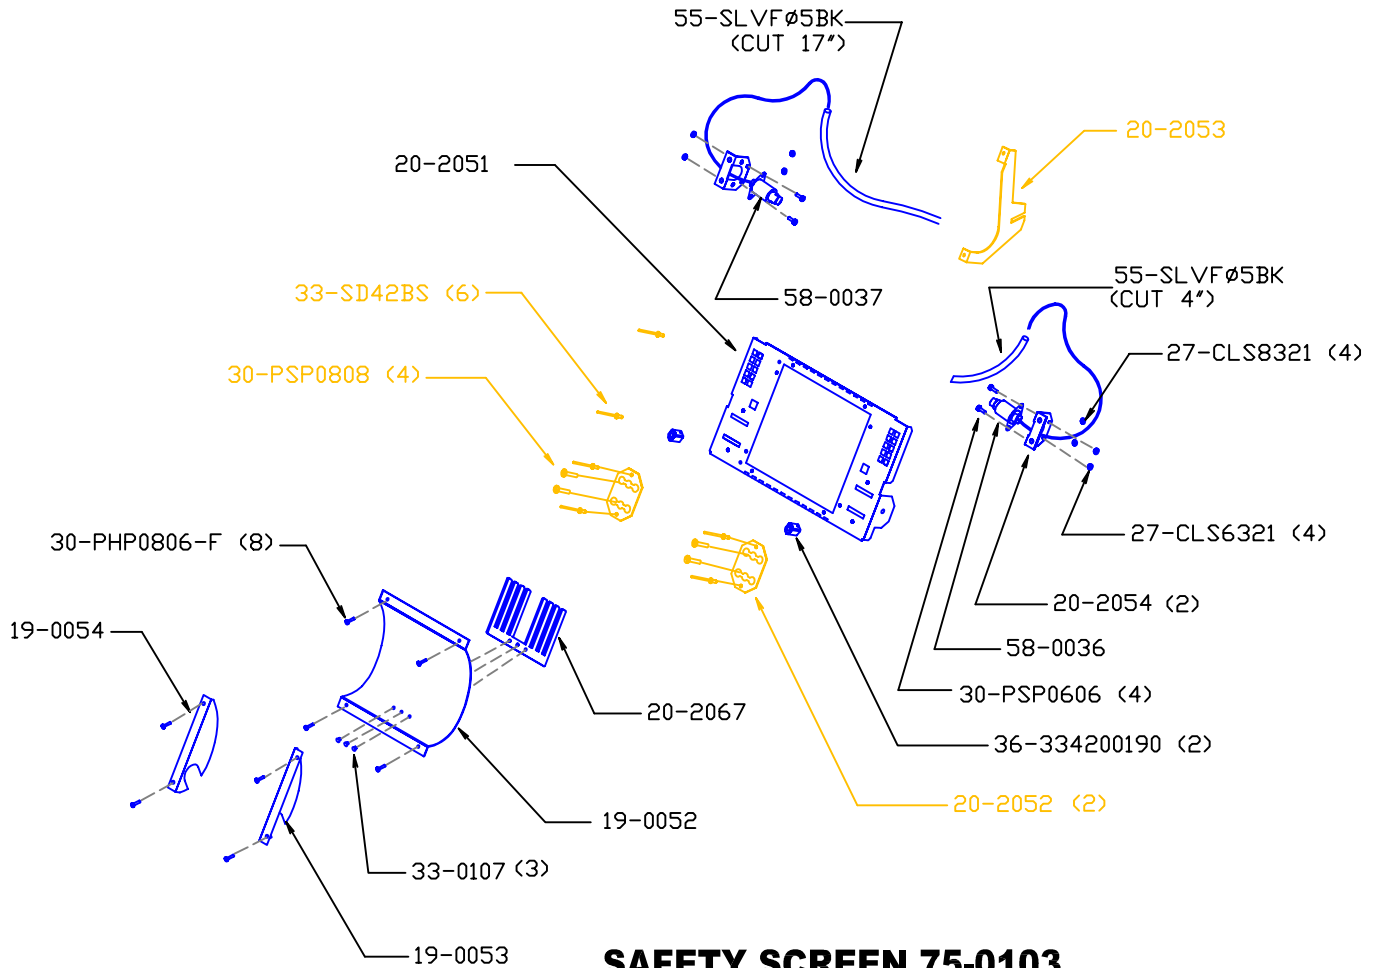

## MAIN BODY ASSY 75-0101

# FOCUSING CYC TILT ASSY

Catalog No:	Assy No:	Description:	Revision:	Section:
FC-1		FOCUSING CYC	E	7.13.2

Color Code: ● = Object ● = MFG. Number-Not for Sale ● = Obsolete ● = Part Number/Note **Bold** = Sub-Assembly

## REFLECTOR TILT ASSY 75-0102

## SAFETY SCREEN 75-0103