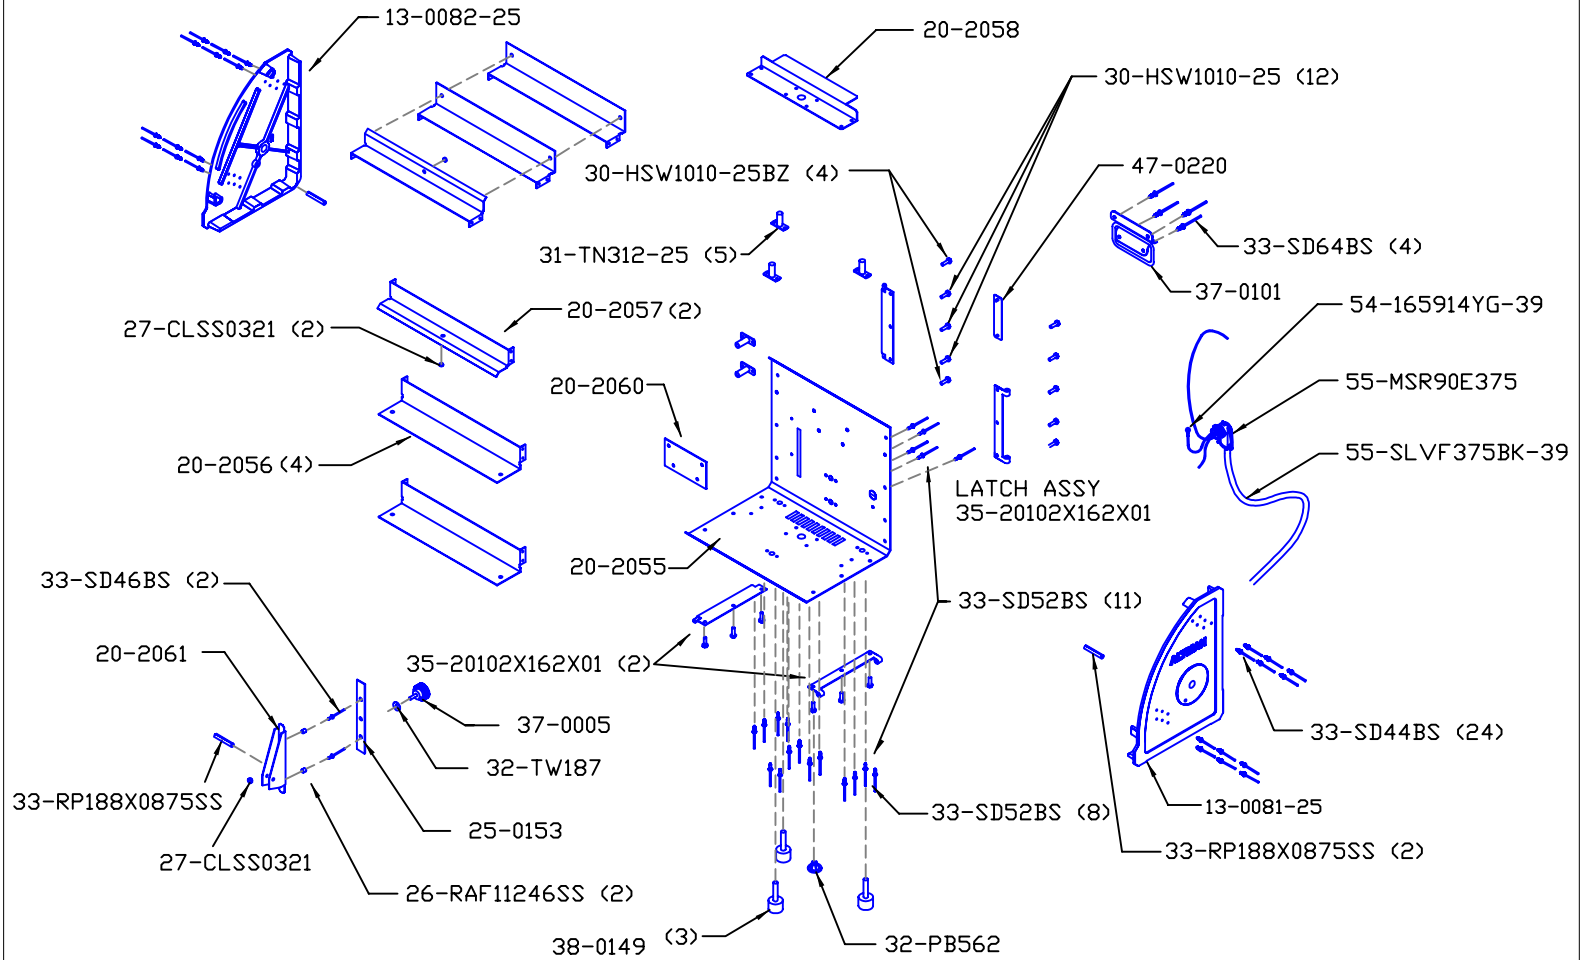

# FOCUSING CYC

Catalog No:	Assy No:	Description:	Revision:	Section:
FC-1		FOCUSING CYC	F	7.13.1

Color Code: ● = Object ● = MFG. Number-Not for Sale ● = Obsolete ● = Part Number/Note **Bold** = Sub-Assembly

## MAIN BODY ASSY 75-0101

# FOCUSING CYC TILT ASSY

Catalog No:	Assy No:	Description:	Revision:	Section:
FC-1		FOCUSING CYC	E	7.13.2

Color Code: ● = Object ● = MFG. Number-Not for Sale ● = Obsolete ● = Part Number/Note **Bold** = Sub-Assembly

## SAFETY SCREEN 75-0103