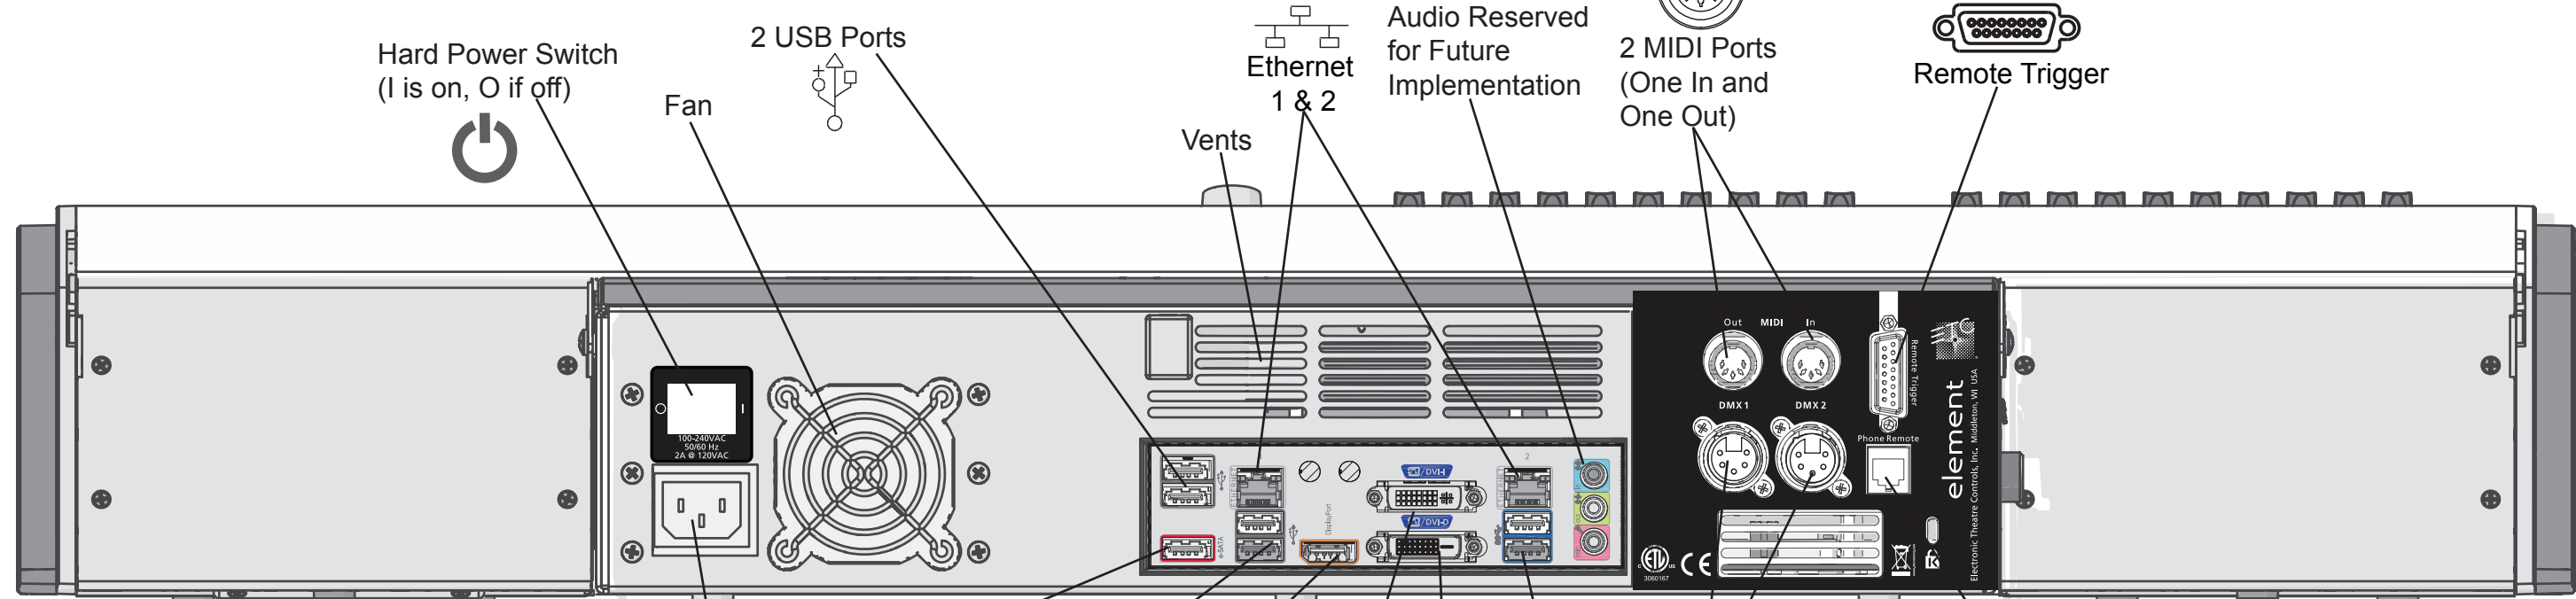

element™ Setup Guide

! Make sure to keep the fan and vents clear of any obstructions.

For information about MIDI and Remote Trigger, please see the Eos Family Show Control User Guide.

Element supports up to 2 monitors using the following combinations:

USB ports are used to connect a keyboard, mouse, and/or USB flash drives. One additional port is located on Element's face panel.

5 pin XLR DMX Cables plug into the DMX ports to connect Element with dimmers, scrollers, moving lights, and other devices.