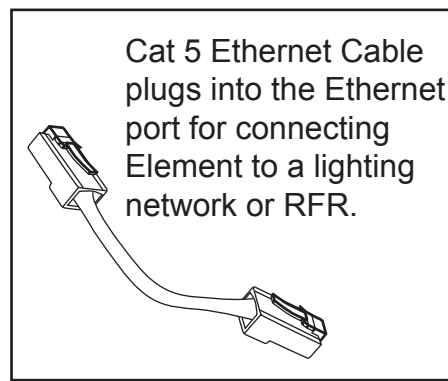

element™ Setup Guide

! Make sure to keep the fan and vents clear of any obstructions.

For information about MIDI and Remote Trigger, please see the Eos Family Show Control User Guide.

Element supports up to 2 monitors using the following combinations:

USB ports are used to connect a keyboard, mouse, and/or USB flash drives. One additional port is located on Element's face panel.

5 pin XLR DMX Cables plug into the DMX ports to connect Element with dimmers, scrollers, moving lights, and other devices.