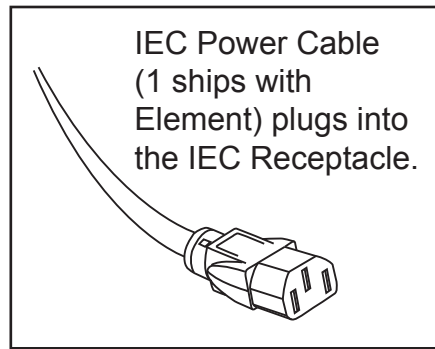

element™ Setup Guide

! Make sure to keep the fan and vents clear of any obstructions.

For information about MIDI and Remote Trigger, please see the Eos Family Show Control User Guide.

Element supports up to 2 monitors using the following combinations:

USB ports are used to connect a keyboard, mouse, and/or USB flash drives. One additional port is located on Element's face panel.

5 pin XLR DMX Cables plug into the DMX ports to connect Element with dimmers, scrollers, moving lights, and other devices.