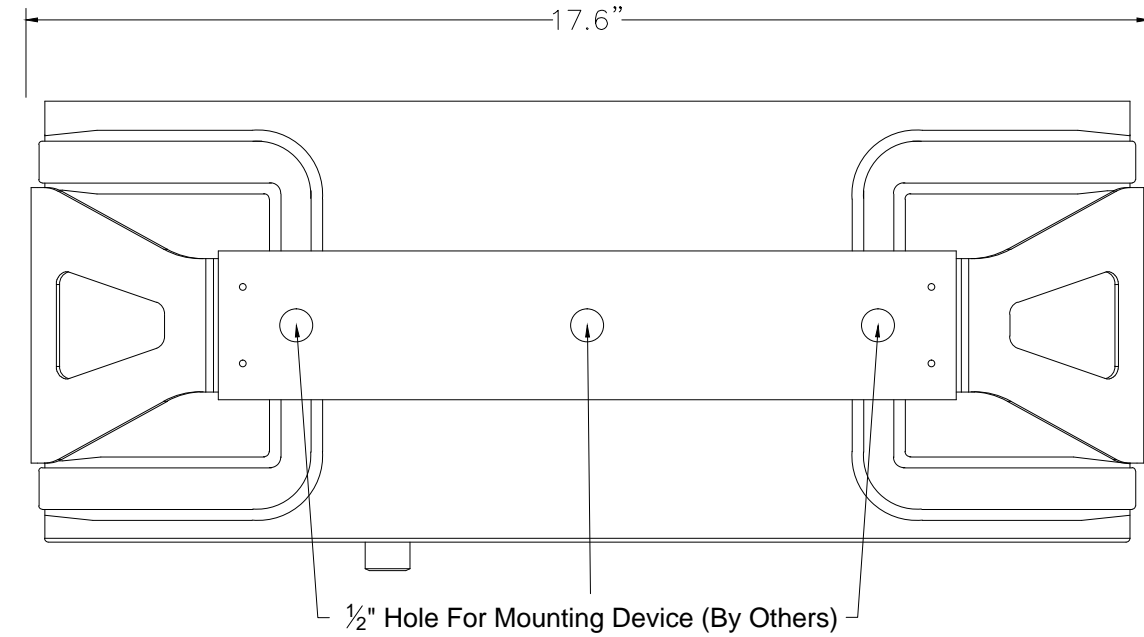

Notes:
 Compatible with the following products:
 DMX Repeater
 DMX Repeater Pro
 Pathport Octo
 Via 10 Ethernet Switch
 Via 12 Ethernet Switch

9003 TRUSS MOUNT KIT

FILENAME: 9003 TRUSS MOUNT.DWG

PART NUMBER: 9003