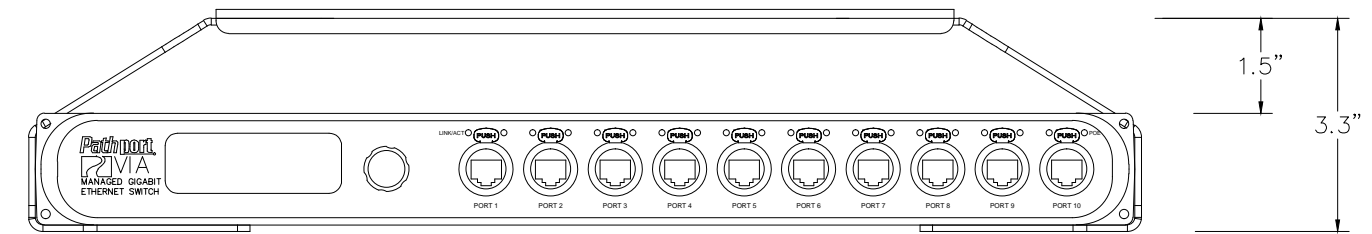

Notes:
 Compatible with the following products:
 DMX Repeater
 DMX Repeater Pro
 Pathport Octo
 Via 10 Ethernet Switch
 Via 12 Ethernet Switch

9003 TRUSS MOUNT KIT

FILENAME: 9003 TRUSS MOUNT.DWG

PART NUMBER: 9003