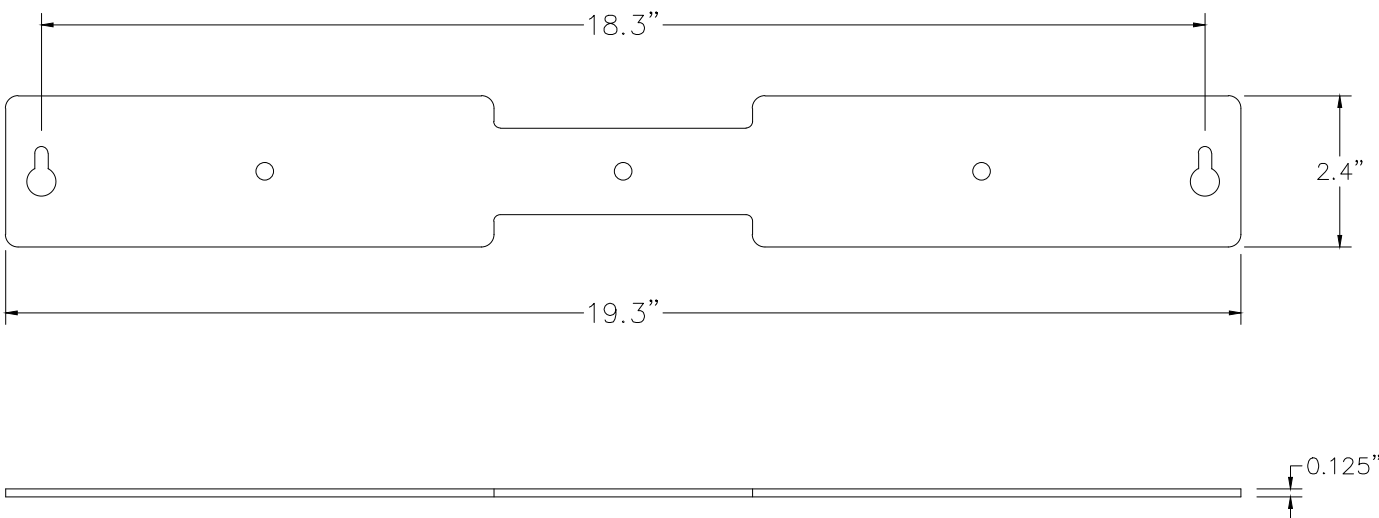

Notes:

Compatible with the following products:

DMX Repeater

DMX Repeater Pro

Pathport Octo

Via 10 Ethernet Switch

Via 12 Ethernet Switch

9002 WALL MOUNT KIT

FILENAME: 9002 WALL MOUNT.DWG

PART NUMBER: 9002

Pathway Connectivity

103 Inglewood Plaza, 1439 17th Avenue SE

Calgary, Alberta, Canada T2G 1J9

Phone: +1(403)243-8110 Fax: +1(403)287-1281

<http://www.pathwayconnect.com>

DRAWN BY: BRIAN F. EVANS

DATE: 12/11/2015

CHECKED: ROBERT ARMSTRONG

SCALE: NTS

UNITS: INCHES

REV

B