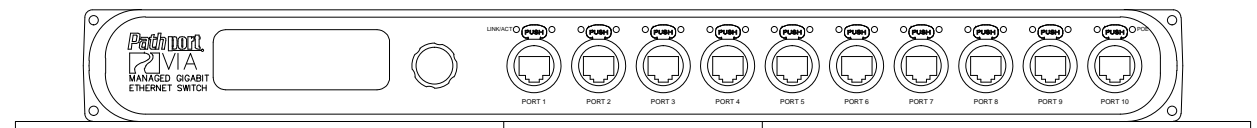

Notes:

Compatible with the following products:

DMX Repeater

DMX Repeater Pro

Pathport Octo

Via 10 Ethernet Switch

Via 12 Ethernet Switch

9002 WALL MOUNT KIT