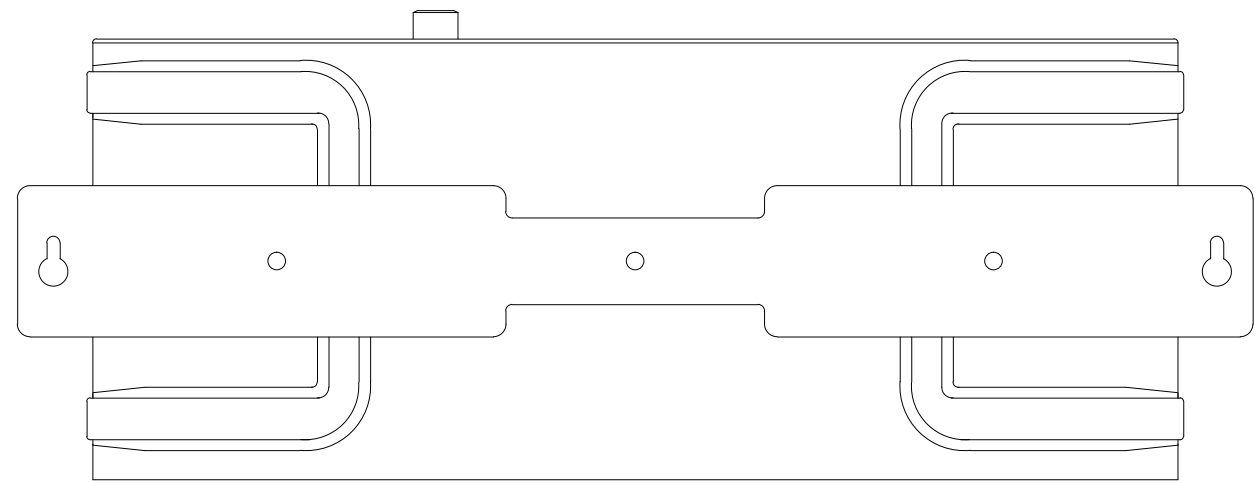

Notes:

Compatible with the following products:

DMX Repeater

DMX Repeater Pro

Pathport Octo

Via 10 Ethernet Switch

Via 12 Ethernet Switch

9002 WALL MOUNT KIT

FILENAME: 9002 WALL MOUNT.DWG

PART NUMBER: 9002

Pathway Connectivity

103 Inglewood Plaza, 1439 17th Avenue SE

Calgary, Alberta, Canada T2G 1J9

Phone: +1(403)243-8110 Fax: +1(403)287-1281

<http://www.pathwayconnect.com>

DRAWN BY: BRIAN F. EVANS

DATE: 12/11/2015

CHECKED: ROBERT ARMSTRONG

SCALE: NTS

UNITS: INCHES

REV

B