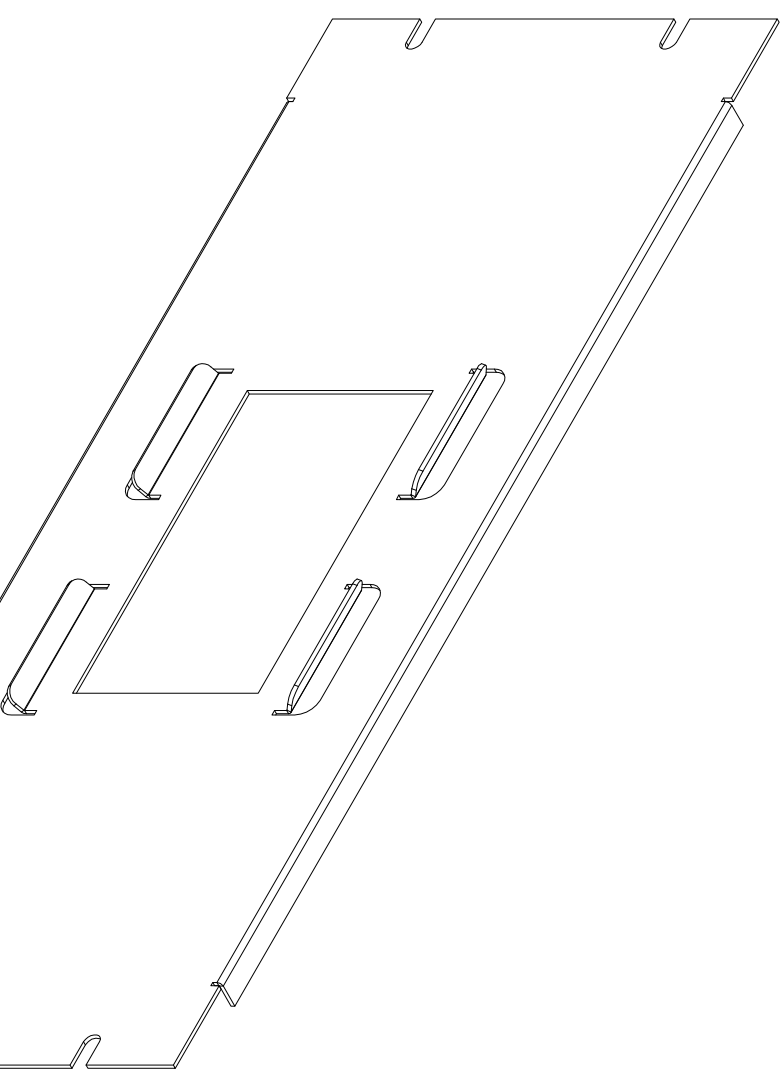

Top

1'-7"

Front

7/16"

Side

Choreo 4U Rack Panel Adapter

FILENAME: 700-7907-Choreo_4U_Rack_Panel_Adapter.DWG

PART NUMBER: 700-7907

CHECKED: ROBERT BELL

SCALE: NTS

UNITS: INCHES [mm]

REV

A