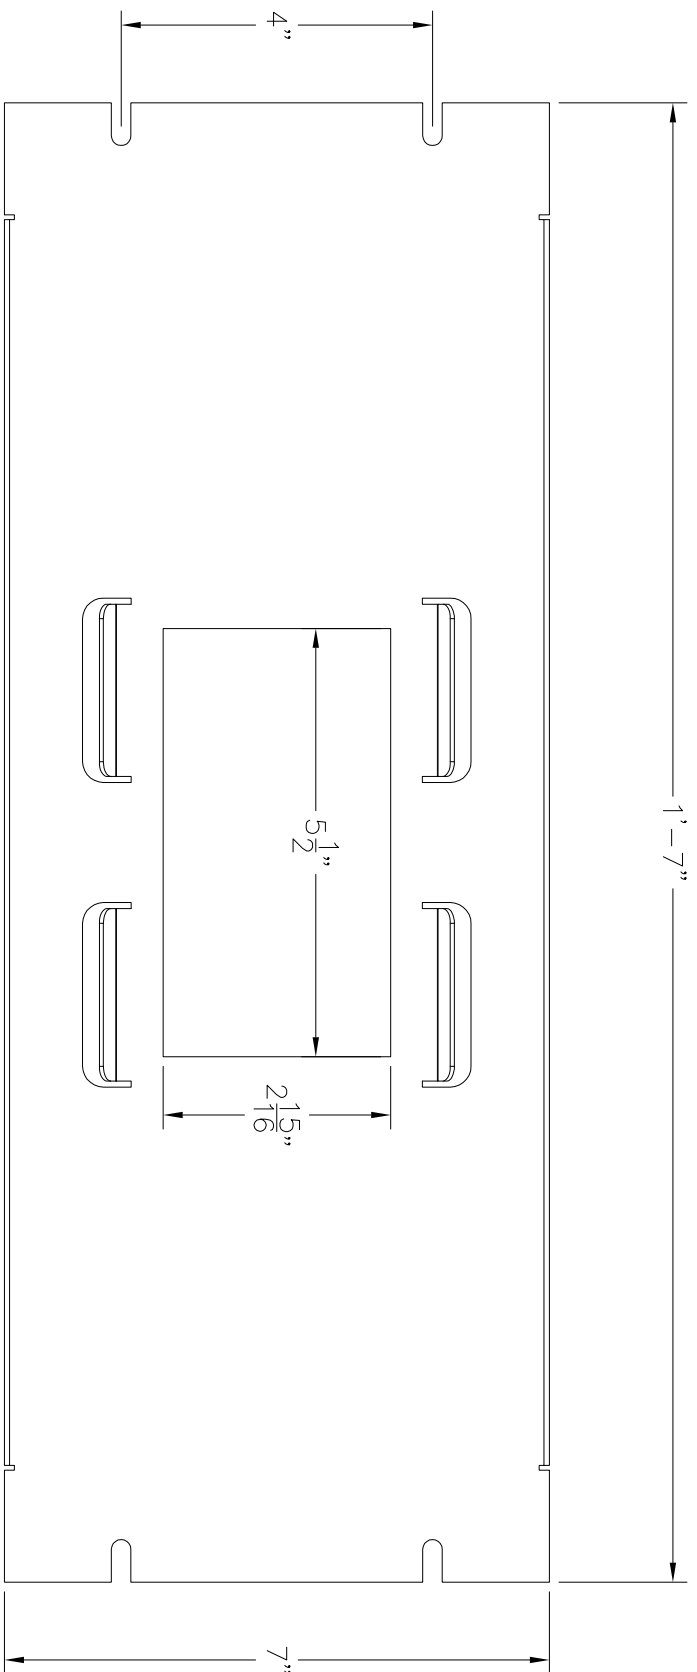

Top

1'-7"

Front

7/16"

Side

Choreo 4U Rack Panel Adapter

FILENAME: 700-7907-Choreo_4U_Rack_Panel_Adapter.DWG

PART NUMBER: 700-7907

CHECKED: ROBERT BELL

SCALE: NTS

UNITS: INCHES [mm]

REV

A