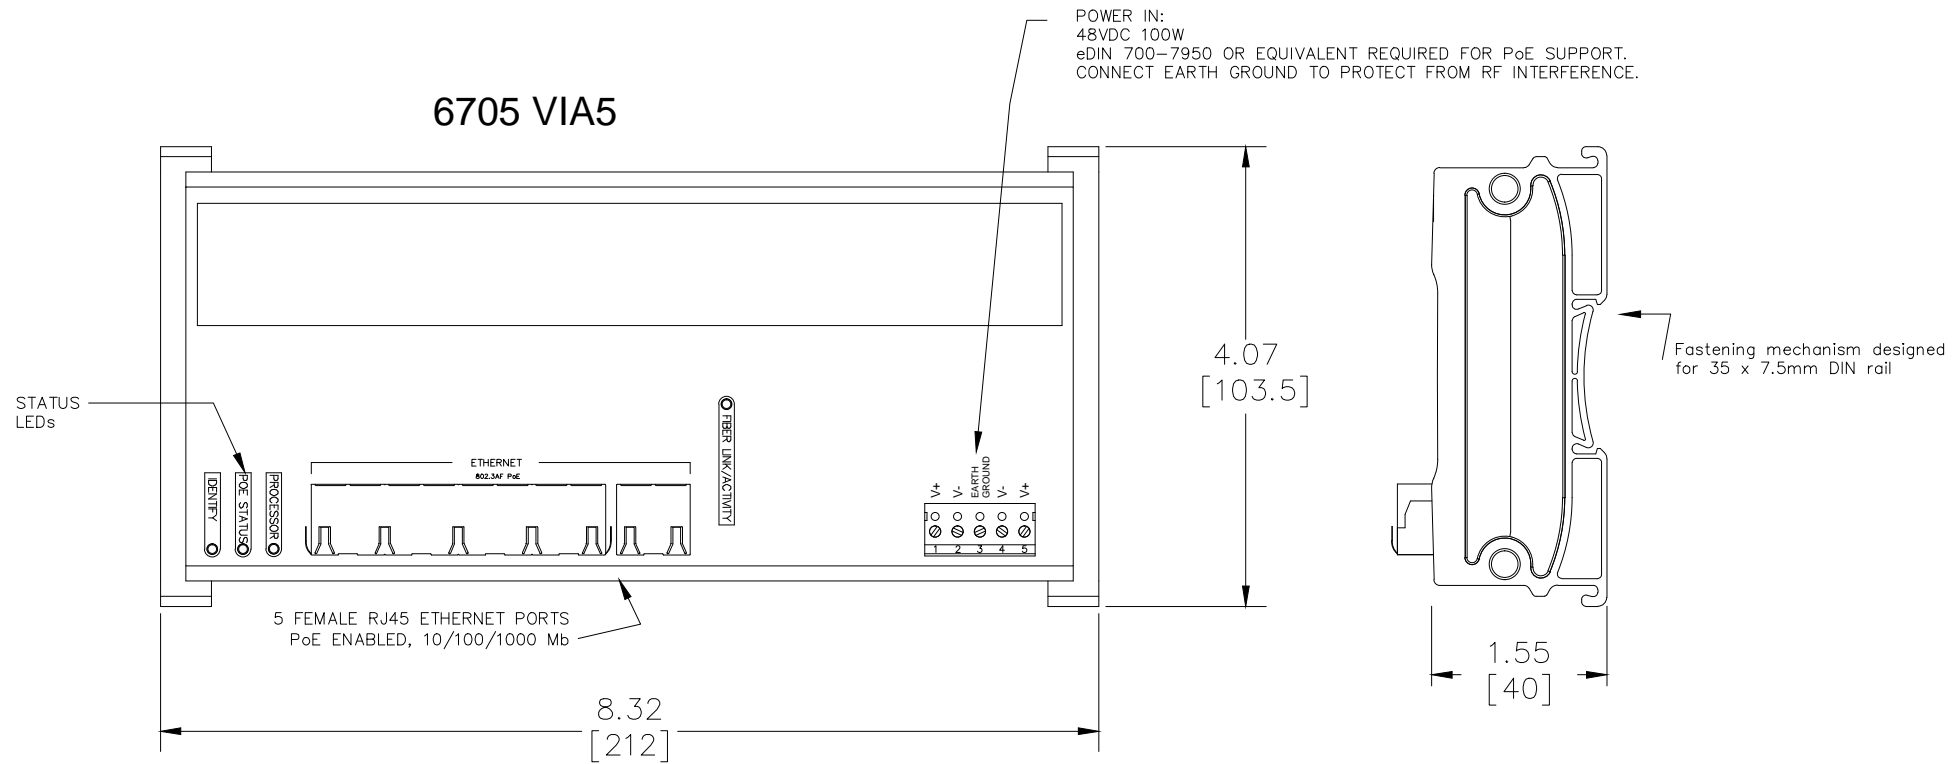

6706 VIA5+1

6705 VIA5

6705 / 6706 VIA 5  
DIN-Mountable Gigabit Ethernet Switch

FILENAME: 670x-VIA-5-Gigabit-Switch.dwg

PART NUMBER: 670x

**Pathway Connectivity**

103 Inglewood Plaza, 1439 17th Avenue SE  
Calgary, Alberta, Canada T2G 1J9  
Phone: +1(403)243-8110 Fax: +1(403)287-1281  
<http://www.pathwayconnect.com>

DRAWN BY: BRIAN F. EVANS  
DATE: 7/3/2017  
CHECKED: ROBERT BELL  
SCALE: NTS  
UNITS: INCHES [mm]

REV  
**A**