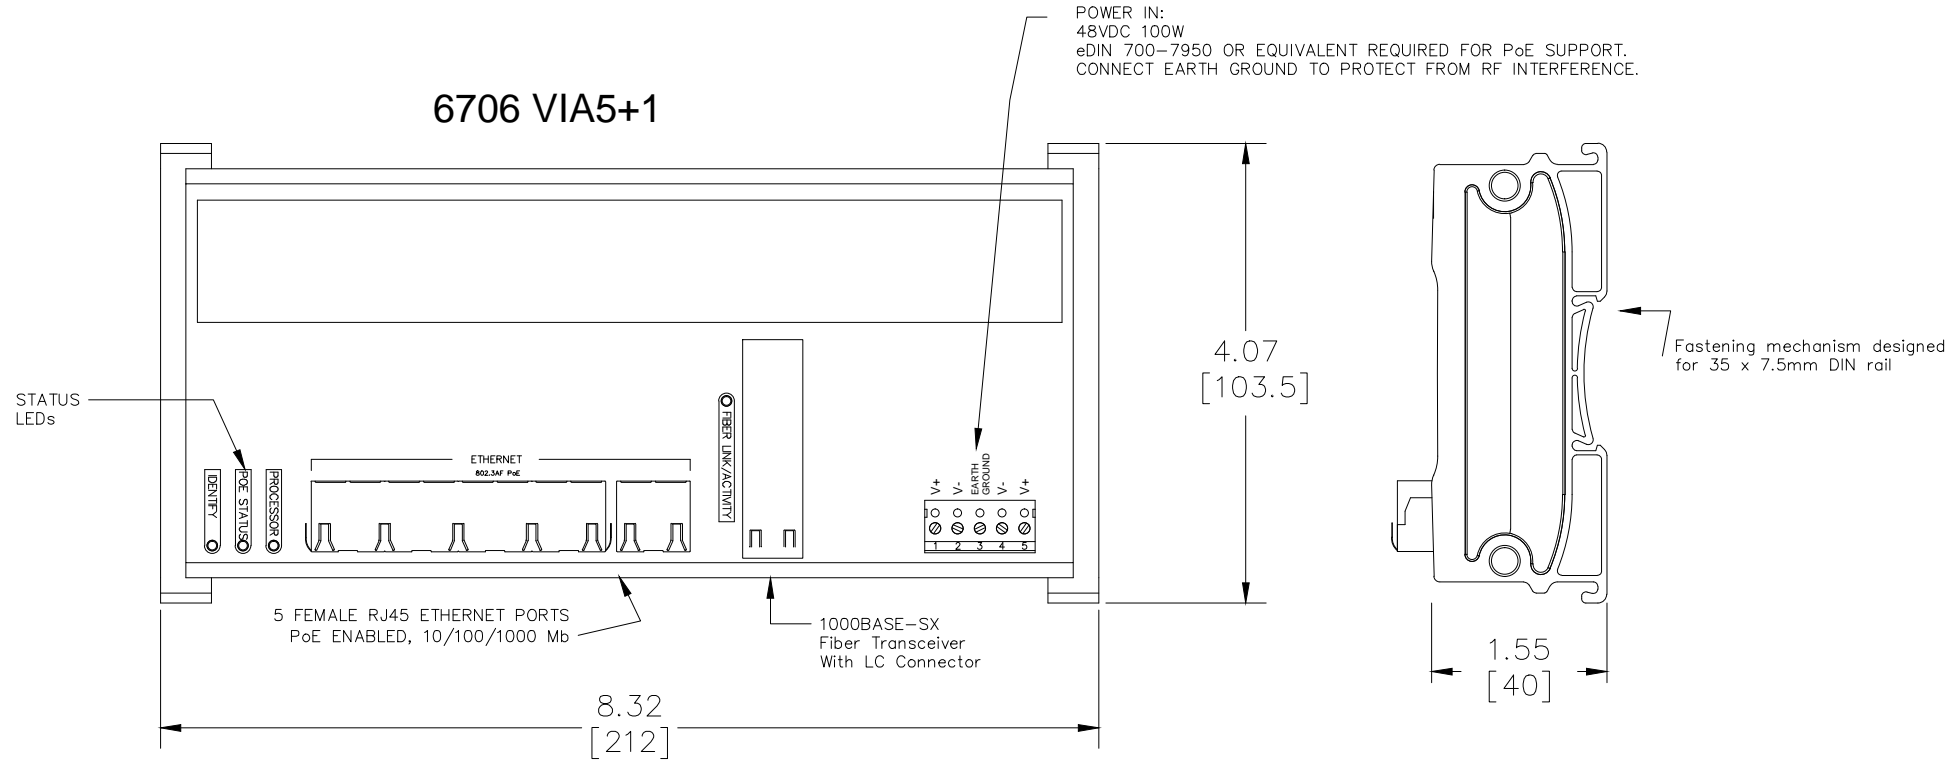

6706 VIA5+1

6705 VIA5

6705 / 6706 VIA 5  
DIN-Mountable Gigabit Ethernet Switch

FILENAME: 670x-VIA-5-Gigabit-Switch.dwg

PART NUMBER: 670x

**Pathway Connectivity**

103 Inglewood Plaza, 1439 17th Avenue SE  
Calgary, Alberta, Canada T2G 1J9  
Phone: +1(403)243-8110 Fax: +1(403)287-1281  
<http://www.pathwayconnect.com>

DRAWN BY: BRIAN F. EVANS  
DATE: 7/3/2017  
CHECKED: ROBERT BELL  
SCALE: NTS  
UNITS: INCHES [mm]

REV  
**A**