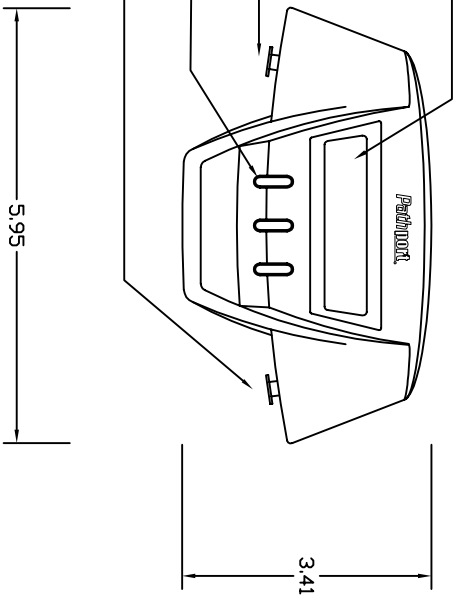

Hanging Bracket
1/2" ϕ Hole
(Included)

Safety Attachment Ring

LCD Screen
RJ45 Ethernet
3 Button Interface
XLR5F DMX Connector

PATHPORT TOURING EDITION NODE

FILENAME:

PART NUMBER: 6182

Pathway Connectivity
#103 - 1439 17 Ave SE
Calgary AB T2G 1J9
P: +1 403 243 8110
F: +1 403 287 1281
www.pathwayconnect.com

DRAWN BY: RS ARMSTRONG
DATE: 5.9.12
CHECKED: DAVID HIGGINS
SCALE: NTS
UNITS: INCHES

REV
A