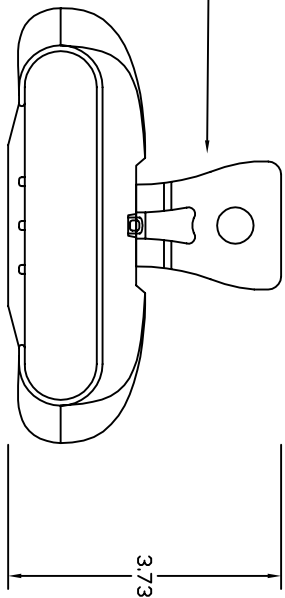

Hanging Bracket
1/2" ϕ Hole
(Included)

Safety Attachment Ring

LCD Screen
RJ45 Ethernet
3 Button Interface
XLR5F DMX Connector

PATHPORT TOURING EDITION NODE

FILENAME:

PART NUMBER: 6182

Pathway Connectivity
#103 - 1439 17 Ave SE
Calgary AB T2G 1J9
P: +1 403 243 8110
F: +1 403 287 1281
www.pathwayconnect.com

DRAWN BY: RS ARMSTRONG
DATE: 5.9.12
CHECKED: DAVID HIGGINS
SCALE: NTS
UNITS: INCHES

REV
A