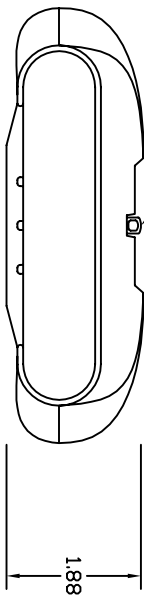

Hanging Bracket
1/2" ϕ Hole
(Included)

Safety Attachment Ring

LCD Screen
RJ45 Ethernet
3 Button Interface
XLR5F DMX Connector

PATHPORT TOURING EDITION NODE

FILENAME:

PART NUMBER: 6182

Pathway Connectivity
#103 - 1439 17 Ave SE
Calgary AB T2G 1J9
P: +1 403 243 8110
F: +1 403 287 1281
www.pathwayconnect.com

DRAWN BY: RS ARMSTRONG
DATE: 5.9.12
CHECKED: DAVID HIGGINS
SCALE: NTS
UNITS: INCHES

REV
A