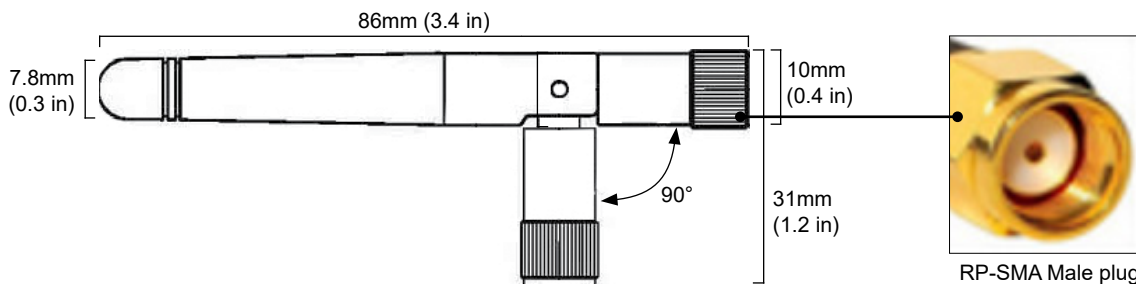

Standard antenna for Multiverse Show Baby

The **2dBi Indoor Omni Antenna, 2.3"** (P/N 5729) is the standard antenna for City Theatrical's Multiverse® SHoW Baby® (P/Ns 5900). Its connection is made using a RP-SMA male plug.

### Radiation Patterns at 2.4GHz:

Actual size:

### Physical

Length (fully extended)	86mm	(3.4 in)
Length (bent at 90°)	60mm	(2.3 in)
Width (bent at 90°)	31mm	(1.2 in)
Thickness (widest part)	10mm	(0.4 in)