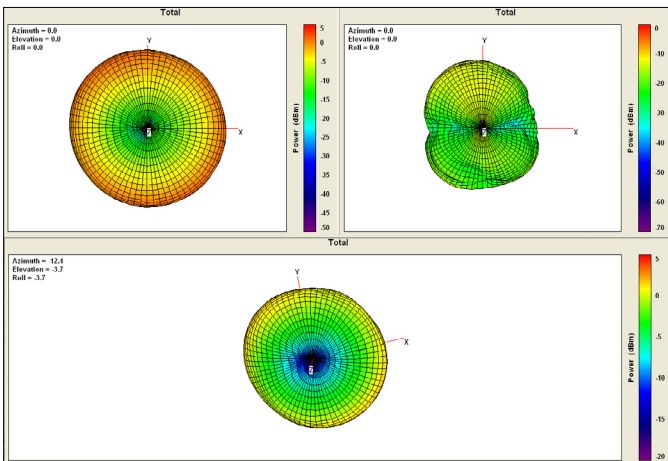

Standard antenna for Multiverse Show Baby

The **2dBi Indoor Omni Antenna, 2.3"** (P/N 5729) is the standard antenna for City Theatrical's Multiverse® SHoW Baby® (P/Ns 5900). Its connection is made using a RP-SMA male plug.

### Radiation Patterns at 2.4GHz:

Actual size:

### Physical

Length (fully extended)	86mm	(3.4 in)
Length (bent at 90°)	60mm	(2.3 in)
Width (bent at 90°)	31mm	(1.2 in)
Thickness (widest part)	10mm	(0.4 in)