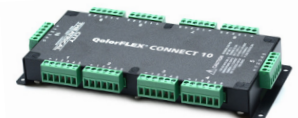

Connectors:

P/N	NAME	
6612	Terminal Block Connector, Six Pin, Male	
6613	Terminal Block Connector, Six Pin, Female	
6610	Terminal Block Connector, Five Pin, Male	
6611	Terminal Block Connector, Five Pin, Female	
5673	Terminal Block Connector, Four Pin Male	
5674	Terminal Block Connector, Four Pin Female	
5671	Terminal Block Connector, Three Pin Male	
5672	Terminal Block Connector, Three Pin Female	
5657	Terminal Block Connector, 2-Pin Male	
5658	Terminal Block Connector, 2-Pin Female	
6615	Female barrel to screw terminal connector	
6616	Male barrel to screw terminal connector	

Extrusions and Diffusers:

P/N	NAME	
6693	Aluminum Extrusion, 45-Degree, 2m for 45-Degree LED Tape installations	
6694	Diffuser for 45-Degree Extrusion, 2m	
6695	Diffuser for Low Profile Extrusion, 2m	
6690	Aluminum Extrusion, Low Profile, 2m	

End Caps, Tape, and Tape Clips:

P/N	NAME	
6690-1	End Cap for 6690 Aluminum Extrusion. Sold in packs of 10.	
6690-2	End Cap with hole for 6690 Extrusion. Sold in packs of 10.	
	Waterproof End Caps for Outdoor-rated LED tapes. Sold in packs of 10. Sizes:	
6680	9mm w/ 2 holes	
6682	8mm (no holes)	
6684	12mm w/ 4 holes	
6686	12mm (no holes)	
6625	3M VHB Double Sided Tape Roll, 72 yards	
6630	Outdoor Tape Clips and Screws. Sold in packs of 12.	

QolorFLEX Connect 10

P/N 5748

QolorFLEX Connect 10 is a practical and time saving solution for managing the multiple wire runs and numerous connections needed for large scale installations of LED tape.

Developed to complement QolorFLEX 5-in-1 LED Tape, QolorFLEX Connect 10 is a "plug-in box" that can connect up to nine runs of five, four, three, dual, or single color LED tape to a low voltage low dimmer. Each QolorFLEX Connect 10 uses 10 six position detachable Phoenix terminal block connectors to achieve a quick and well-ordered installation. QolorFLEX Connect 10 is constructed with a Nema 4 IP 20 steel enclosure, and offers a maximum current per device of 40A and maximum load per terminal of 20A.