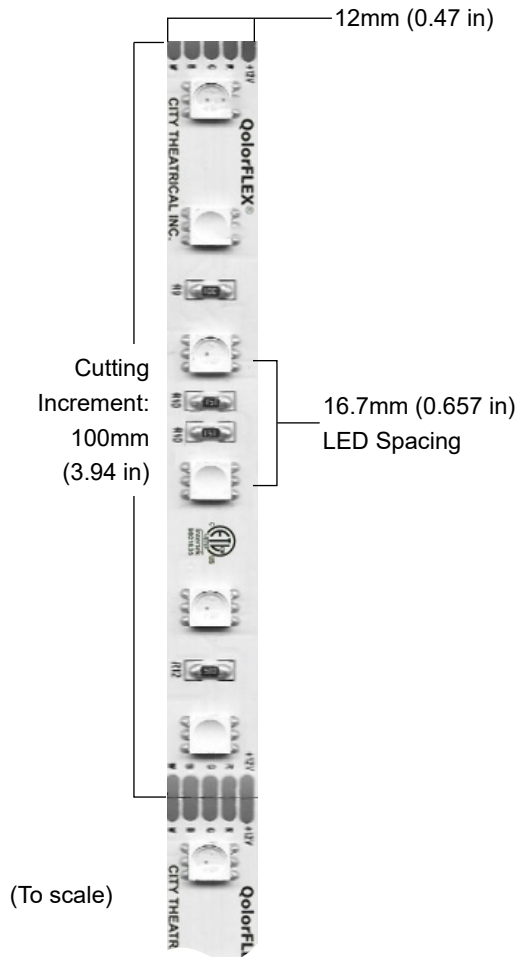

# CITY THEATRICAL

NEW YORK • LONDON

**QolorFLEX Quad Chip LED Tape, RGB + Cool White (P/N 5050-24-Q-RGBCW-60-5-20-1)** is an interior grade 24V Quad Chip 4-in-1 RGBCW LED Tape with a high output brightness and the ability to create a wide spectrum of colors when used with a DMX color control system. It is ideal for use in film, video and theatrical applications and is available in full 5 meter reels and sample strips.

## QolorFLEX® QUAD CHIP LED TAPE, RGB + Cool White

5050-24-Q-RGBCW-60-5-20-1

#### Physical

Length	5m	(16.404 ft)
Width	12mm	(0.47 in)
Cutting Increment	100mm	(3.94 in)
LED Spacing	16.7mm	(0.657 in)
Backing Color	White	

#### Electrical

Operating Voltage	24VDC
Current	2.5A
Power Consumption (w/5m)	60 w/5m
Power Consumption (w/ft)	3.66 w/ft
Density	60 LEDs/m
LED Chip Size	5050