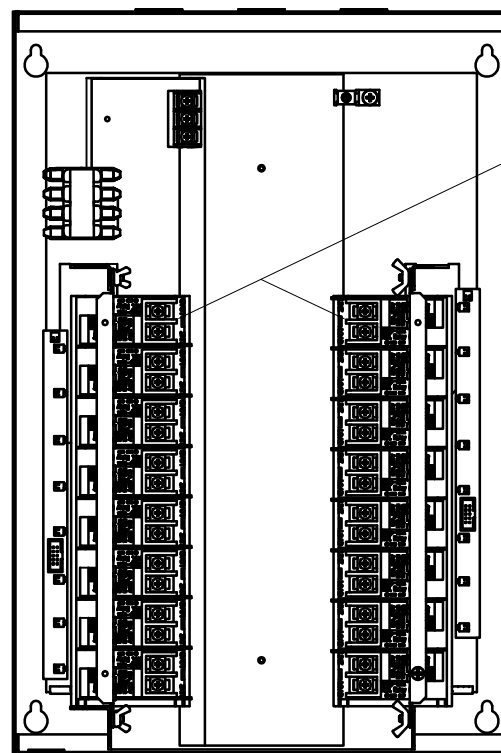

HIGH VOLTAGE KNOCKOUT

LOW VOLTAGE COMPARTMENT
DEAD FRONT DOOR WITH CONTROL CARD SHOWN
OUTER ENCLOSURE DOOR NOT SHOWN

SNAPLINK
RELAYS

ENCLOSURE DOOR NOT SHOWN
NTS

ENCLOSURE & DEAD-FRONT DOORS NOT SHOWN
NTS

HIGH VOLTAGE COMPARTMENT - RELAYS SHOWN
ENCLOSURE & DEAD-FRONT DOORS NOT SHOWN

LOW VOLTAGE KNOCKOUT

SNAP LIGHTING CONTROL PANEL

FILENAME:

PART NUMBER: 4850-16

Pathway Connectivity Inc.

103 Inglewood Plaza, 1439 17th Avenue SE
Calgary, Alberta, Canada T2G 1J9
Phone: +1(403)243-8110 Fax: +1(403)287-1281
<http://www.pathwayconnect.com>