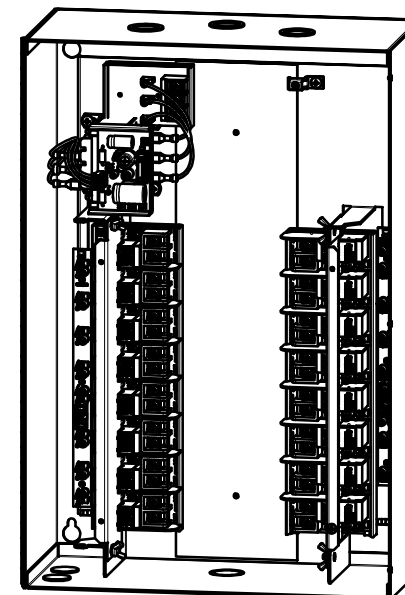

HIGH VOLTAGE KNOCKOUT

LOW VOLTAGE COMPARTMENT
DEAD FRONT DOOR WITH CONTROL CARD SHOWN
OUTER ENCLOSURE DOOR NOT SHOWN

SNAPLINK
RELAYS

ENCLOSURE DOOR NOT SHOWN
NTS

ENCLOSURE & DEAD-FRONT DOORS NOT SHOWN
NTS

HIGH VOLTAGE COMPARTMENT - RELAYS SHOWN
ENCLOSURE & DEAD-FRONT DOORS NOT SHOWN

LOW VOLTAGE KNOCKOUT

SNAP LIGHTING CONTROL PANEL

FILENAME:

PART NUMBER: 4850-16

Pathway Connectivity Inc.

103 Inglewood Plaza, 1439 17th Avenue SE
Calgary, Alberta, Canada T2G 1J9
Phone: +1(403)243-8110 Fax: +1(403)287-1281
<http://www.pathwayconnect.com>