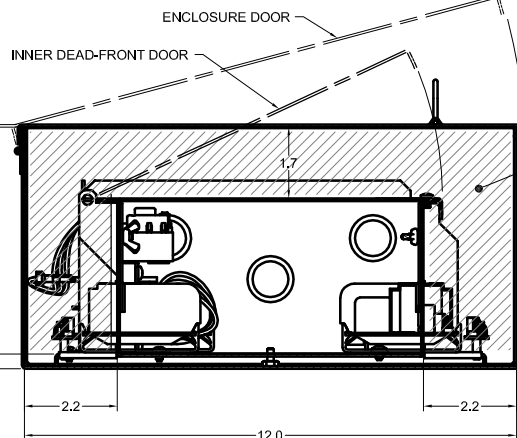

HIGH VOLTAGE KNOCKOUT

LOW VOLTAGE COMPARTMENT
DEAD FRONT DOOR WITH CONTROL CARD SHOWN
OUTER ENCLOSURE DOOR NOT SHOWN

SNAPLINK
RELAYS

ENCLOSURE DOOR NOT SHOWN
NTS

ENCLOSURE & DEAD-FRONT DOORS NOT SHOWN
NTS

HIGH VOLTAGE COMPARTMENT - RELAYS SHOWN
ENCLOSURE & DEAD-FRONT DOORS NOT SHOWN

LOW VOLTAGE KNOCKOUT

SNAP LIGHTING CONTROL PANEL

FILENAME:

PART NUMBER: 4850-16

Pathway Connectivity Inc.

103 Inglewood Plaza, 1439 17th Avenue SE
Calgary, Alberta, Canada T2G 1J9
Phone: +1(403)243-8110 Fax: +1(403)287-1281
<http://www.pathwayconnect.com>

DRAWN BY:

DATE: JULY 2014

CHECKED:

SCALE: NTS

UNITS: INCHES

REV

A