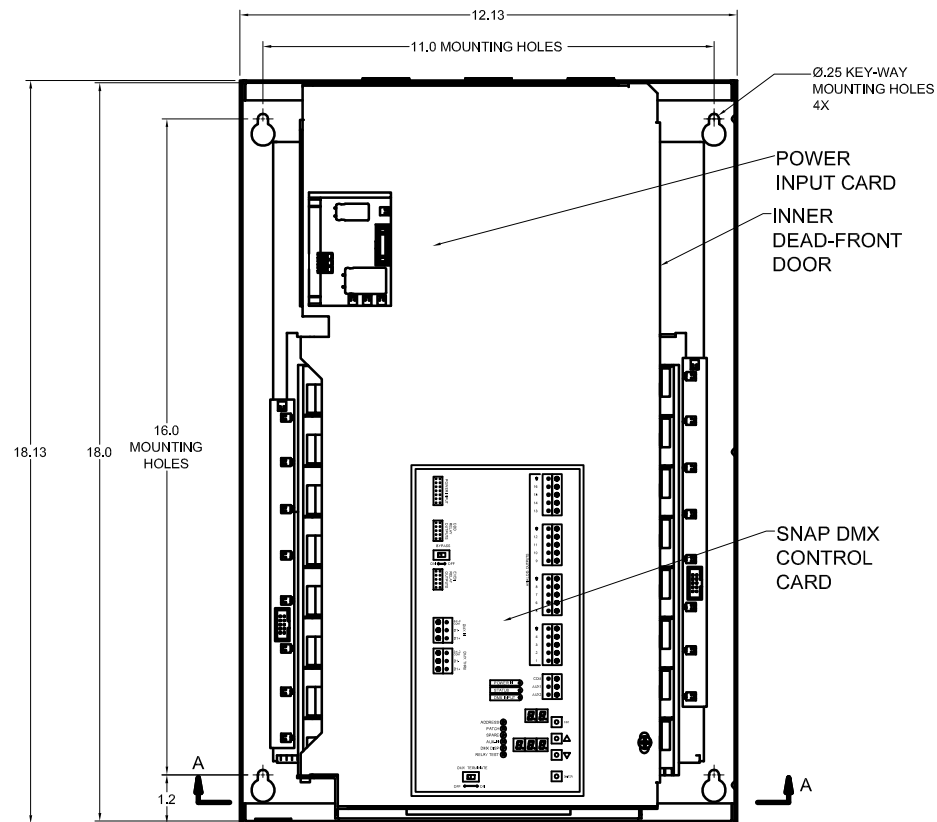

HIGH VOLTAGE KNOCKOUT

LOW VOLTAGE COMPARTMENT
DEAD FRONT DOOR WITH CONTROL CARD SHOWN
OUTER ENCLOSURE DOOR NOT SHOWN

SNAPLINK
RELAYS

ENCLOSURE DOOR NOT SHOWN
NTS

ENCLOSURE & DEAD-FRONT DOORS NOT SHOWN
NTS

HIGH VOLTAGE COMPARTMENT - RELAYS SHOWN
ENCLOSURE & DEAD-FRONT DOORS NOT SHOWN

LOW VOLTAGE KNOCKOUT

SNAP LIGHTING CONTROL PANEL

FILENAME:

PART NUMBER: 4850-16

Pathway Connectivity Inc.

103 Inglewood Plaza, 1439 17th Avenue SE
Calgary, Alberta, Canada T2G 1J9
Phone: +1(403)243-8110 Fax: +1(403)287-1281
<http://www.pathwayconnect.com>