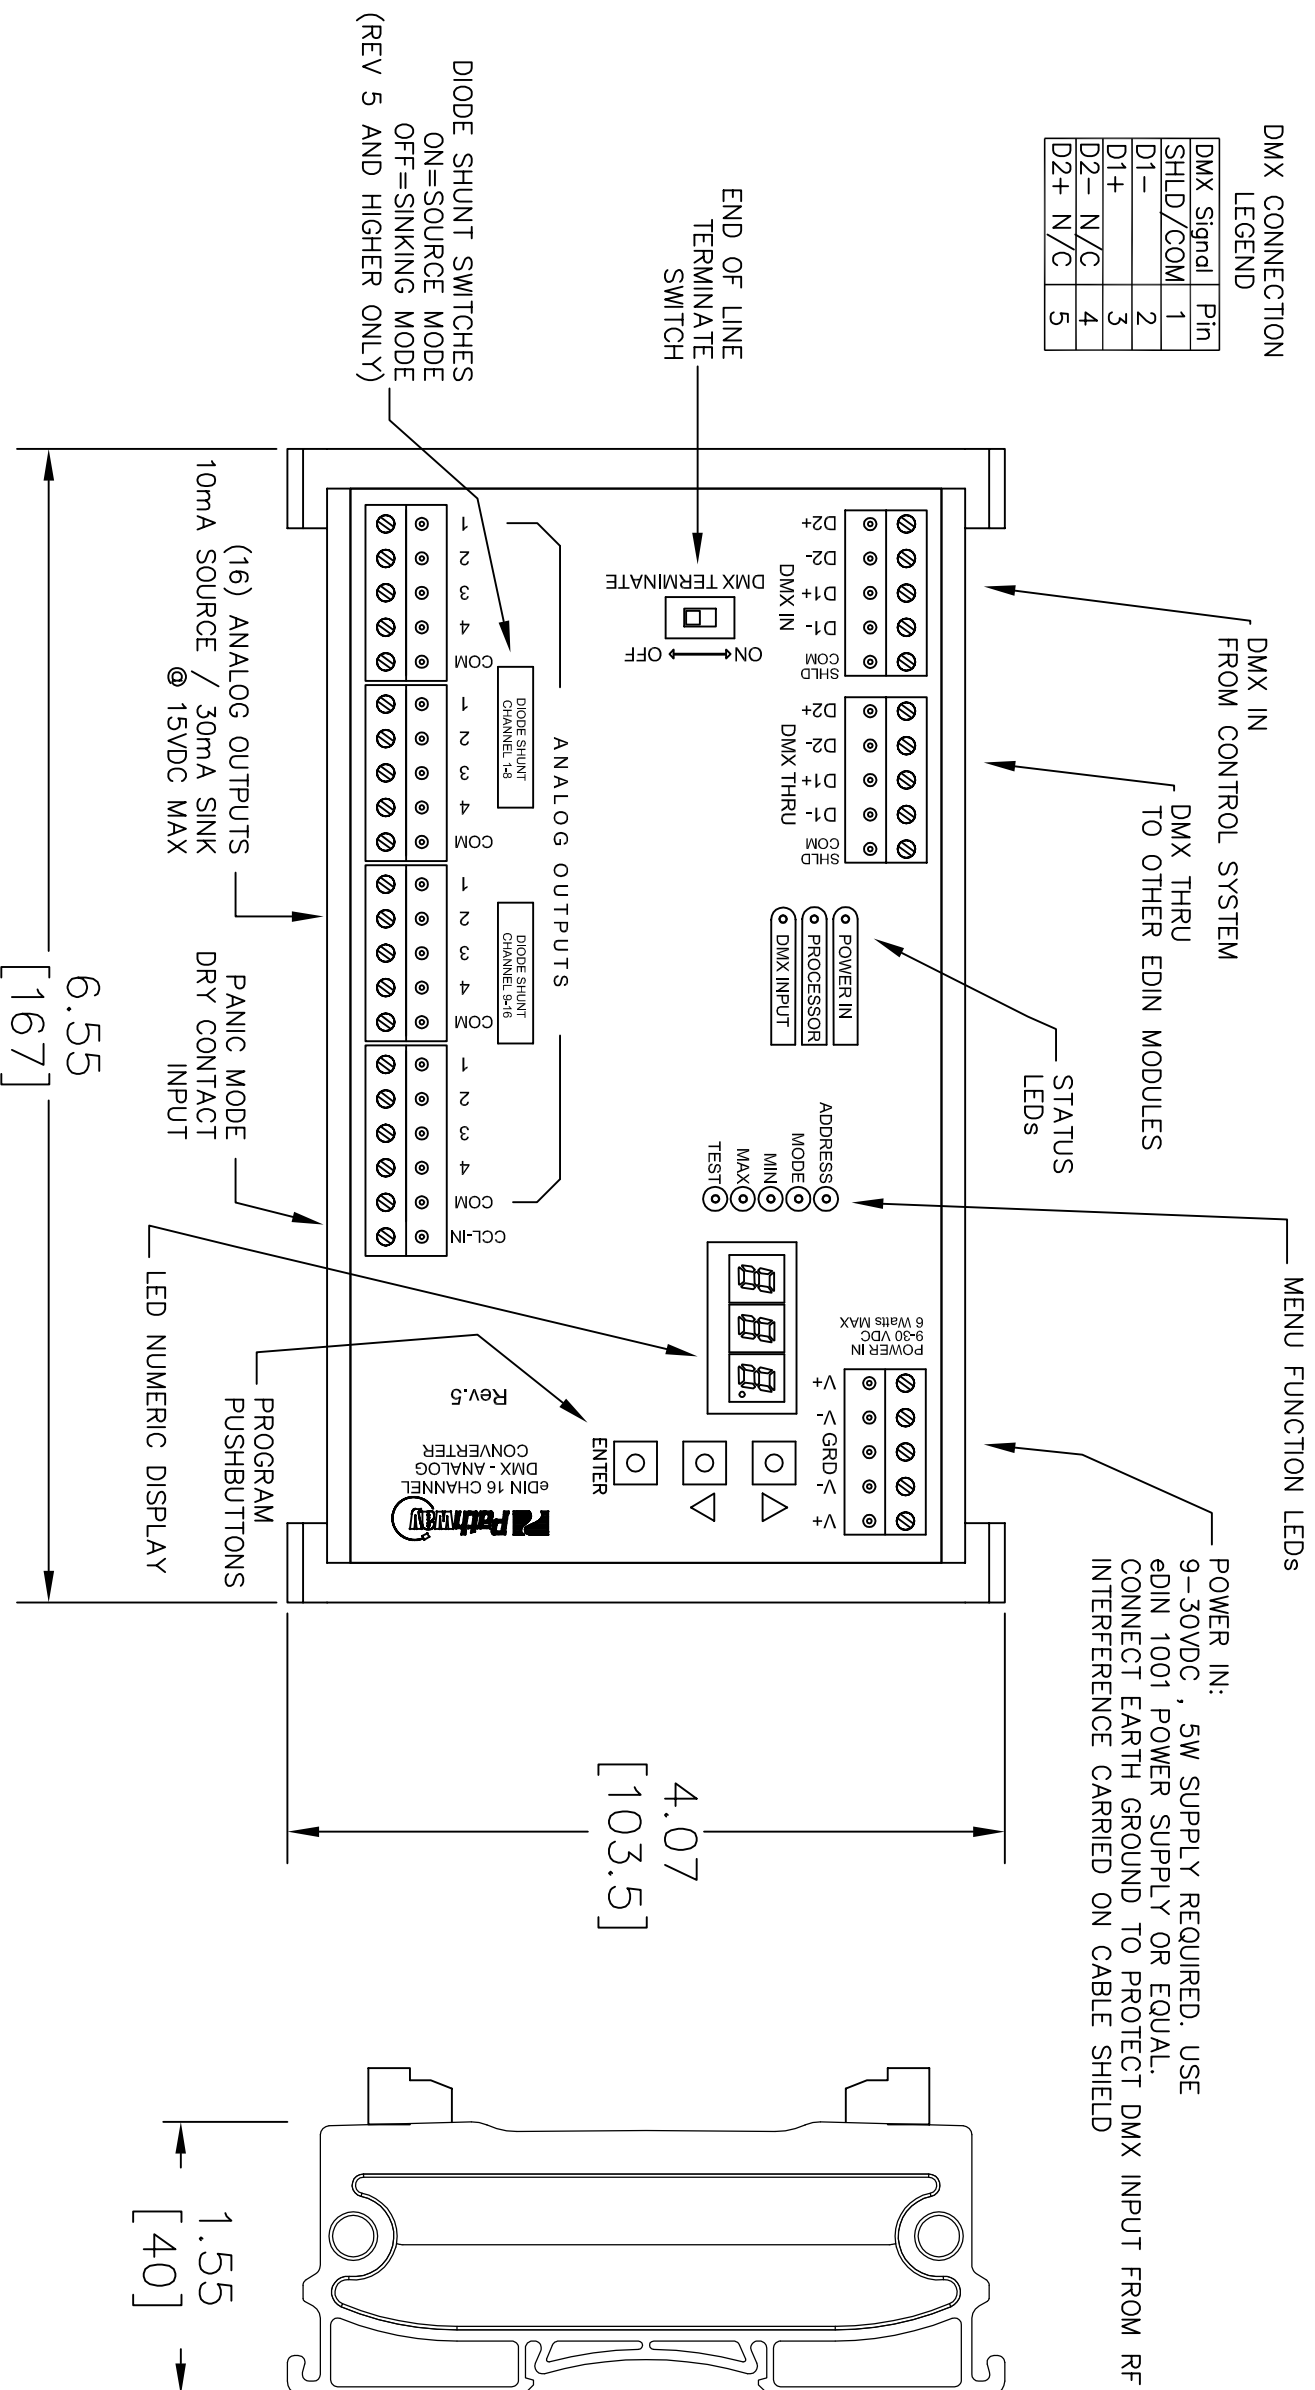

DMX CONNECTION LEGEND

DMX Signal	Pin
SHLD/COM	1
D1-	2
D1+	3
D2- N/C	4
D2+ N/C	5

1004 - eDIN 16 WAY DMX DECODER
 PART NUMBER: 1004

Pathway Connectivity
 103 Inglewood Plaza, 1439 17th Avenue SE
 Calgary, Alberta, Canada T2G 1J9
 Phone: +1(403)243-8110 Fax: +1(403)287-1281
<http://www.pathwayconnect.com>

DRAWN BY: BRIAN F. EVANS
 DATE: 11/20/2015
 CHECKED: ROBERT ARMSTRONG
 SCALE: NTS
 UNITS: INCHES [mm]