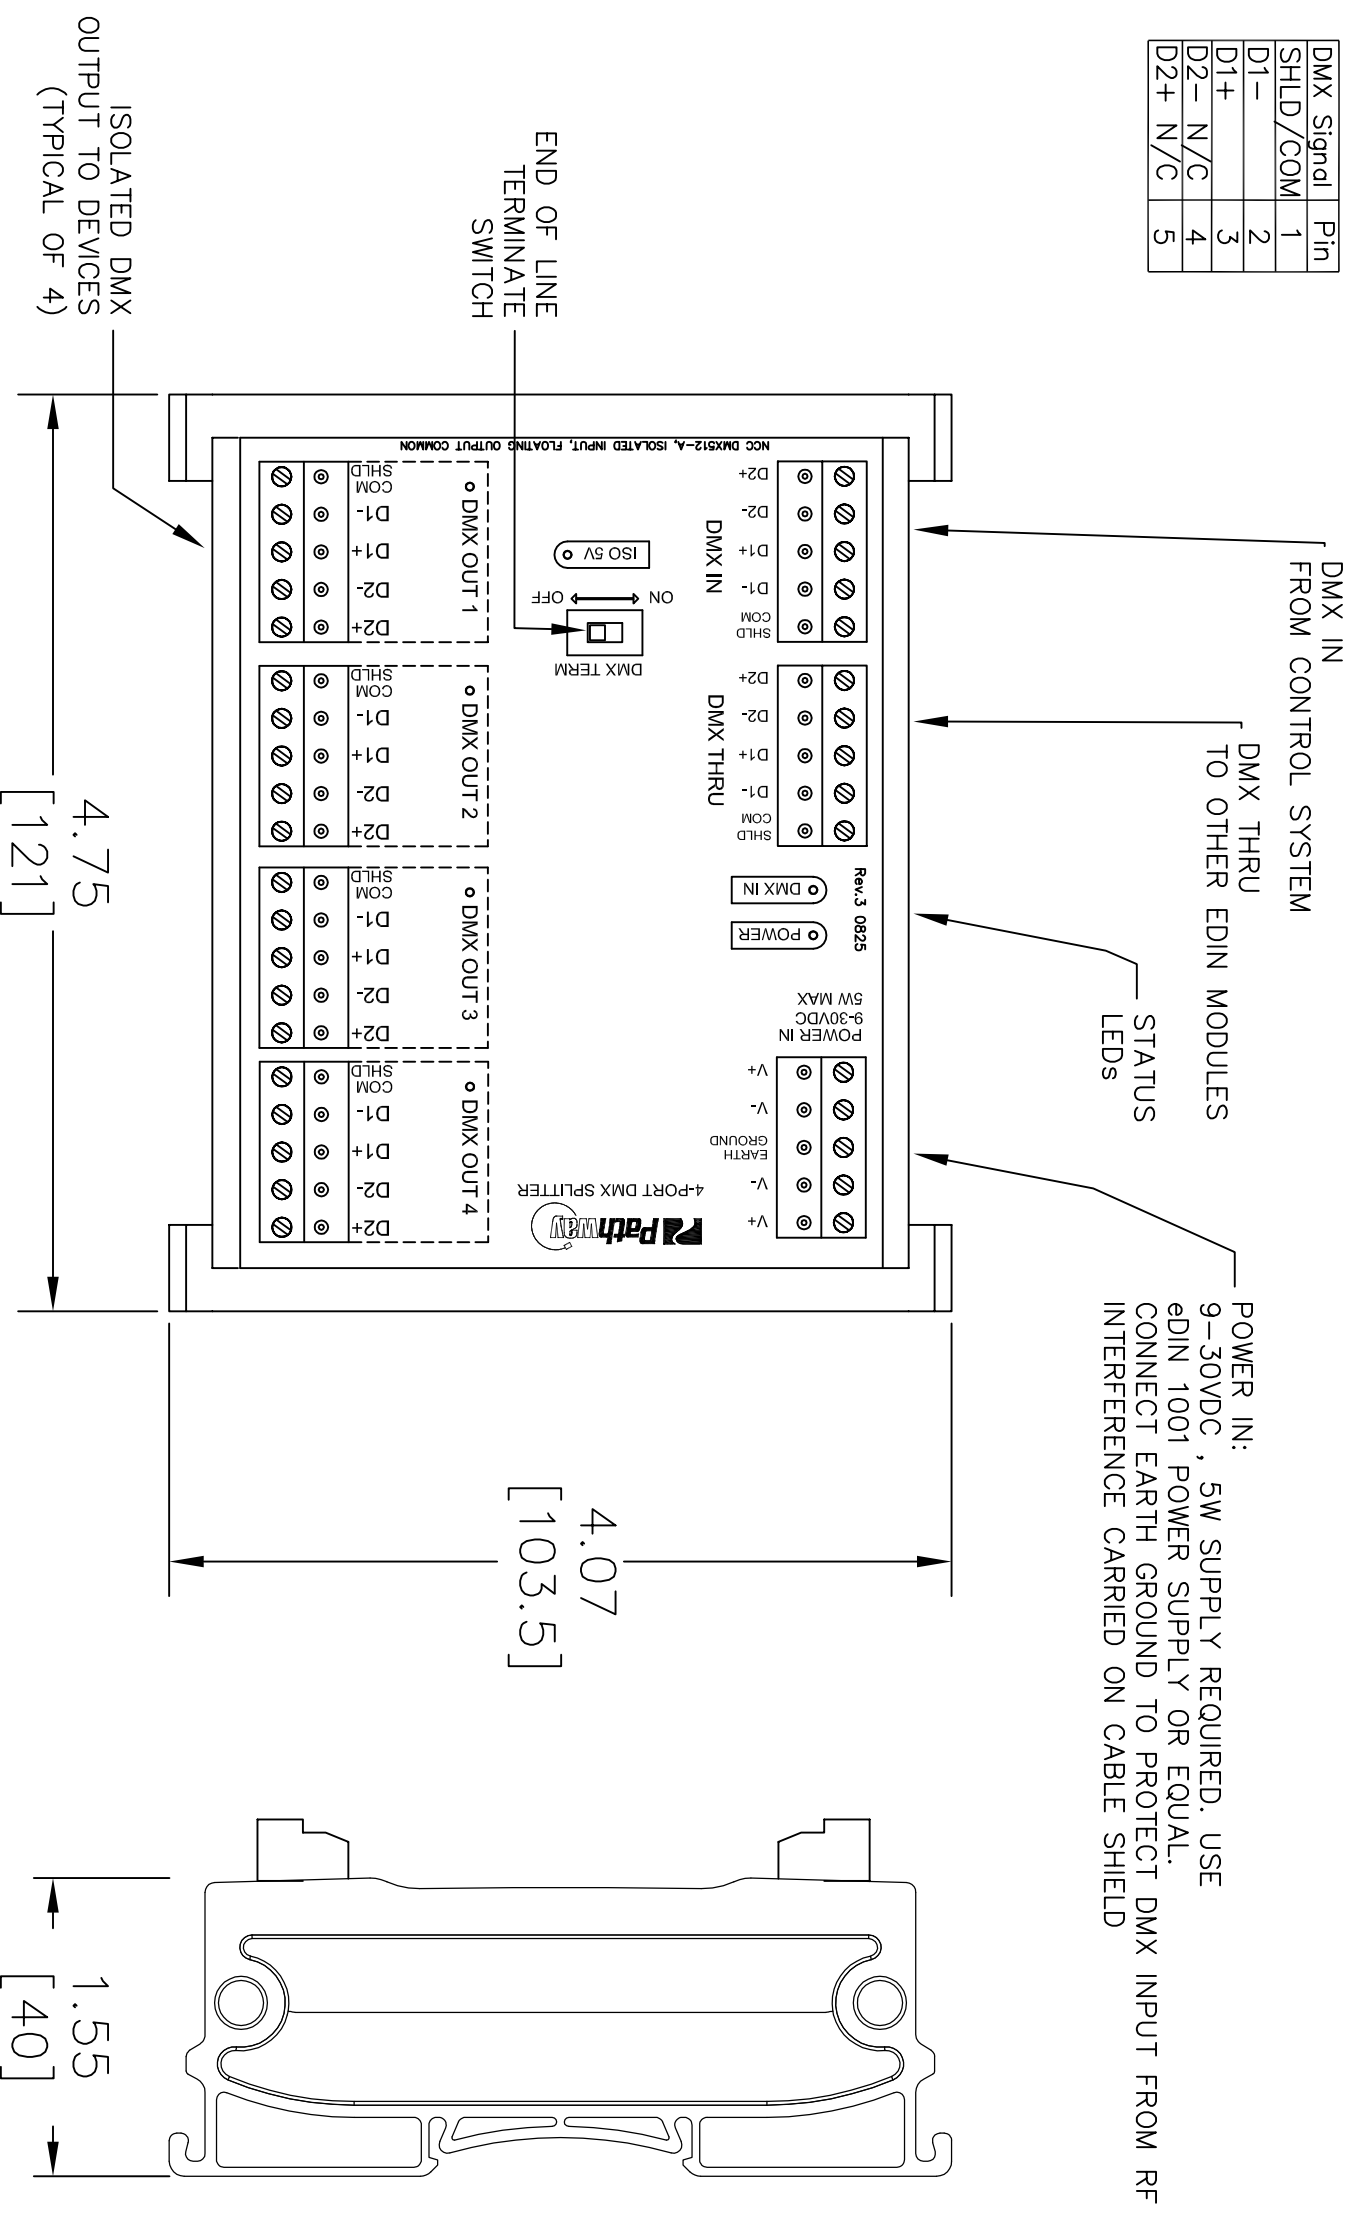

DMX CONNECTION LEGEND

DMX Signal	Pin
SHLD/COM	1
D1-	2
D1+	3
D2- N/C	4
D2+ N/C	5

1002 - eDIN 4-WAY OPTO SPLITTER

FILENAME: 1002 eDIN Repeater Rev3.DWG

PART NUMBER: 1002

Pathway Connectivity
 103 Inglewood Plaza, 1439 17th Avenue SE
 Calgary, Alberta, Canada T2G 1J9
 Phone: +1(403)243-8110 Fax: +1(403)287-1281
<http://www.pathwayconnect.com>

DRAWN BY: BRIAN F. EVANS
 DATE: 11/20/2015
 CHECKED: ROBERT ARMSTRONG
 SCALE: NTS
 UNITS: INCHES [mm]