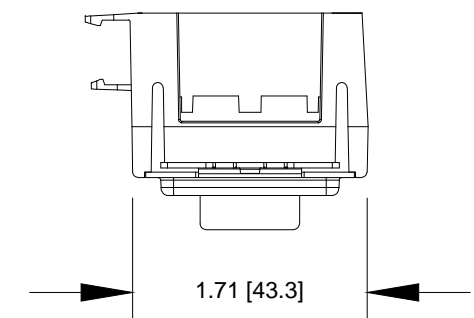

Notes:

Stations mount on 1.88" [47.75mm] centers

Available in the following colors:

BL-Black

WW-White

0700-5431
2-Button
Master Station Insert

0700-5432
4-Button
Master Station Insert

0700-5433
1-Slider
Master Station Insert

0700-5434
2-Slider
Master Station Insert

0700-5901
2-Button
Slave Station Insert

0700-5902
4-Button
Slave Station Insert

0700-5903
1-Slider
Slave Station Insert

0700-5904
2-Slider
Slave Station Insert

TOP VIEW
(4-Button Slave Shown)

DRAWN BY: BRIAN F. EVANS
DATE: 5/10/2017
CHECKED: ROBERT BELL
SCALE: NTS
UNITS: INCHES [mm]

REV

A