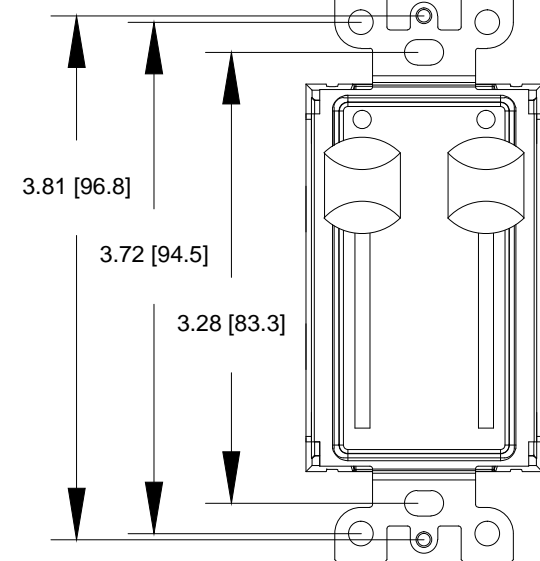

Notes:

Stations mount on 1.88" [47.75mm] centers

Available in the following colors:

BL-Black

WW-White

0700-5431
2-Button
Master Station Insert

0700-5432
4-Button
Master Station Insert

0700-5433
1-Slider
Master Station Insert

0700-5434
2-Slider
Master Station Insert

0700-5901
2-Button
Slave Station Insert

0700-5902
4-Button
Slave Station Insert

0700-5903
1-Slider
Slave Station Insert

0700-5904
2-Slider
Slave Station Insert

TOP VIEW
(4-Button Slave Shown)

DRAWN BY: BRIAN F. EVANS
DATE: 5/10/2017
CHECKED: ROBERT BELL
SCALE: NTS
UNITS: INCHES [mm]

REV

A