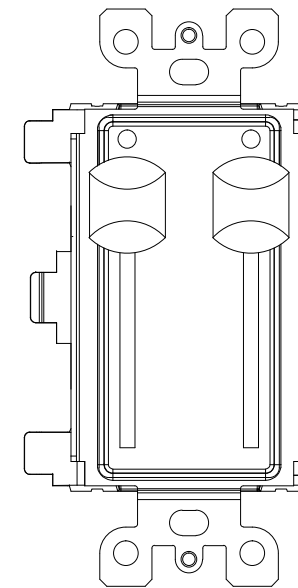

Notes:

Stations mount on 1.88" [47.75mm] centers

Available in the following colors:

BL-Black

WW-White

0700-5431
2-Button
Master Station Insert

0700-5432
4-Button
Master Station Insert

0700-5433
1-Slider
Master Station Insert

0700-5434
2-Slider
Master Station Insert

0700-5901
2-Button
Slave Station Insert

0700-5902
4-Button
Slave Station Insert

0700-5903
1-Slider
Slave Station Insert

0700-5904
2-Slider
Slave Station Insert

TOP VIEW
(4-Button Slave Shown)

Vignette 485 Stations
0700-54xx

FILENAME: 0700-54XX-Vignette-485.dwg

PART NUMBER: 0700-54xx

Pathway Connectivity

103 Inglewood Plaza, 1439 17th Avenue SE
Calgary, Alberta, Canada T2G 1J9
Phone: +1(403)243-8110 Fax: +1(403)287-1281
<http://www.pathwayconnect.com>

DRAWN BY: BRIAN F. EVANS
DATE: 5/10/2017
CHECKED: ROBERT BELL
SCALE: NTS
UNITS: INCHES [mm]

REV

A