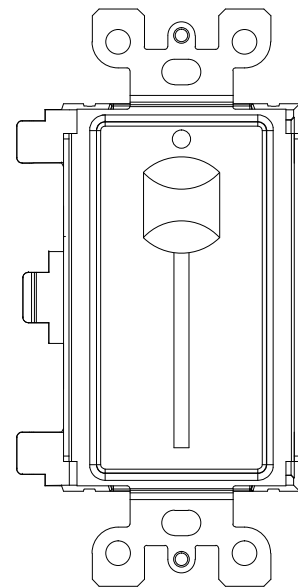

Notes:

Stations mount on 1.88" [47.75mm] centers

Available in the following colors:

BL-Black

WW-White

0700-5431
2-Button
Master Station Insert

0700-5432
4-Button
Master Station Insert

0700-5433
1-Slider
Master Station Insert

0700-5434
2-Slider
Master Station Insert

0700-5901
2-Button
Slave Station Insert

0700-5902
4-Button
Slave Station Insert

0700-5903
1-Slider
Slave Station Insert

0700-5904
2-Slider
Slave Station Insert

TOP VIEW
(4-Button Slave Shown)

DRAWN BY: BRIAN F. EVANS
DATE: 5/10/2017
CHECKED: ROBERT BELL
SCALE: NTS
UNITS: INCHES [mm]

REV

A