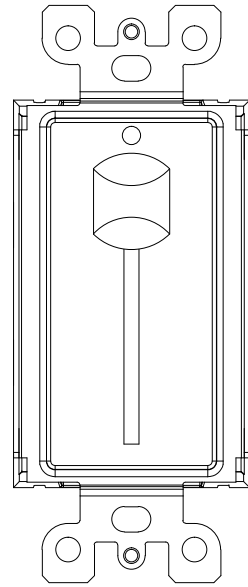

Notes:

Stations mount on 1.88" [47.75mm] centers

Available in the following colors:

BL-Black

WW-White

0700-5431
2-Button
Master Station Insert

0700-5432
4-Button
Master Station Insert

0700-5433
1-Slider
Master Station Insert

0700-5434
2-Slider
Master Station Insert

0700-5901
2-Button
Slave Station Insert

0700-5902
4-Button
Slave Station Insert

0700-5903
1-Slider
Slave Station Insert

0700-5904
2-Slider
Slave Station Insert

TOP VIEW
(4-Button Slave Shown)

DRAWN BY: BRIAN F. EVANS
DATE: 5/10/2017
CHECKED: ROBERT BELL
SCALE: NTS
UNITS: INCHES [mm]

REV

A