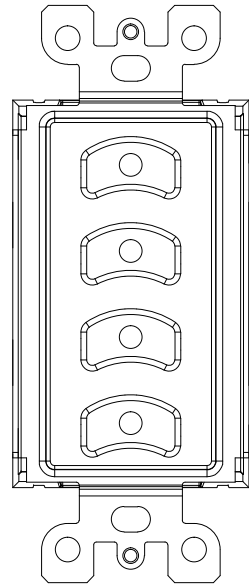

Notes:

Stations mount on 1.88" [47.75mm] centers

Available in the following colors:

BL-Black

WW-White

0700-5431
2-Button
Master Station Insert

0700-5432
4-Button
Master Station Insert

0700-5433
1-Slider
Master Station Insert

0700-5434
2-Slider
Master Station Insert

0700-5901
2-Button
Slave Station Insert

0700-5902
4-Button
Slave Station Insert

0700-5903
1-Slider
Slave Station Insert

0700-5904
2-Slider
Slave Station Insert

TOP VIEW
(4-Button Slave Shown)

DRAWN BY: BRIAN F. EVANS
DATE: 5/10/2017
CHECKED: ROBERT BELL
SCALE: NTS
UNITS: INCHES [mm]

REV

A