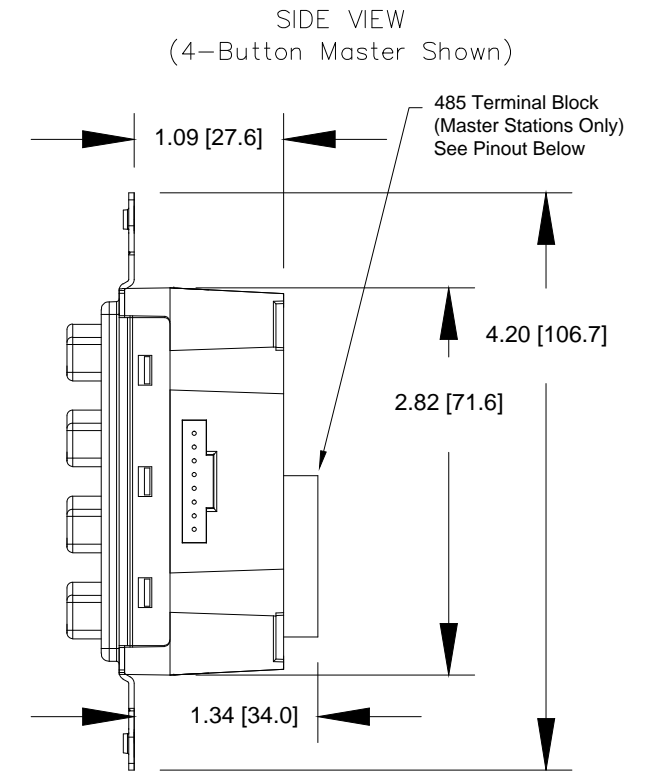

Notes:

Stations mount on 1.88" [47.75mm] centers

Available in the following colors:

BL-Black

WW-White

0700-5431
2-Button
Master Station Insert

0700-5432
4-Button
Master Station Insert

0700-5433
1-Slider
Master Station Insert

0700-5434
2-Slider
Master Station Insert

0700-5901
2-Button
Slave Station Insert

0700-5902
4-Button
Slave Station Insert

0700-5903
1-Slider
Slave Station Insert

0700-5904
2-Slider
Slave Station Insert

TOP VIEW
(4-Button Slave Shown)

DRAWN BY: BRIAN F. EVANS
DATE: 5/10/2017
CHECKED: ROBERT BELL
SCALE: NTS
UNITS: INCHES [mm]

REV

A