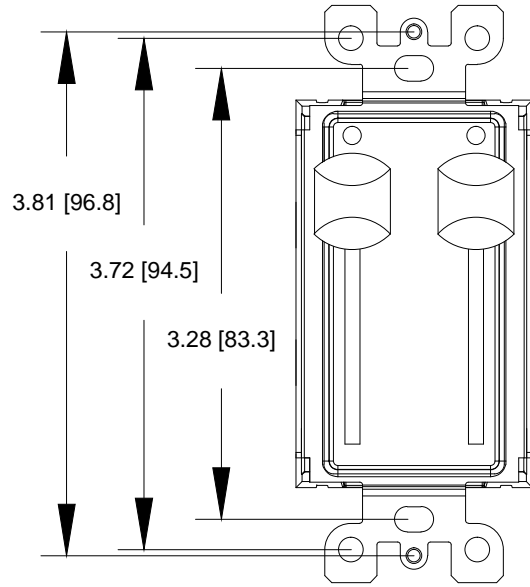

Notes:

Stations mount on 1.88" [47.75mm] centers

Available in the following colors:

BL-Black

WW-White

0700-5431
2-Button
Master Station Insert

0700-5432
4-Button
Master Station Insert

0700-5433
1-Slider
Master Station Insert

0700-5434
2-Slider
Master Station Insert

0700-5901
2-Button
Slave Station Insert

0700-5902
4-Button
Slave Station Insert

0700-5903
1-Slider
Slave Station Insert

0700-5904
2-Slider
Slave Station Insert

TOP VIEW
(4-Button Slave Shown)

DRAWN BY: BRIAN F. EVANS
DATE: 5/10/2017
CHECKED: ROBERT BELL
SCALE: NTS
UNITS: INCHES [mm]

REV

A