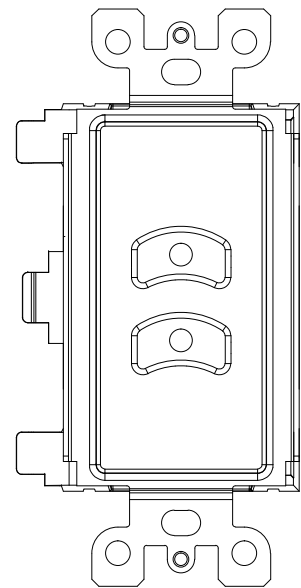

Notes:

Stations mount on 1.88" [47.75mm] centers

Available in the following colors:

BL-Black

WW-White

0700-5431
2-Button
Master Station Insert

0700-5432
4-Button
Master Station Insert

0700-5433
1-Slider
Master Station Insert

0700-5434
2-Slider
Master Station Insert

0700-5901
2-Button
Slave Station Insert

0700-5902
4-Button
Slave Station Insert

0700-5903
1-Slider
Slave Station Insert

0700-5904
2-Slider
Slave Station Insert

TOP VIEW
(4-Button Slave Shown)

DRAWN BY: BRIAN F. EVANS
DATE: 5/10/2017
CHECKED: ROBERT BELL
SCALE: NTS
UNITS: INCHES [mm]

REV

A